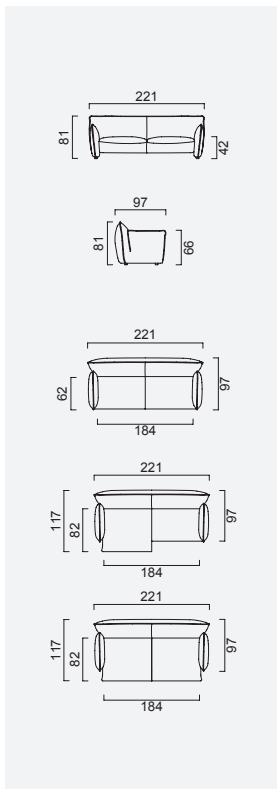

tiffany

- 32 density Süperflex seat foam
- HYPER sponge on the back
- Frame strengthened with ply-Wooden
(10 year warranty compliance with European norms)
- Deepening Session (Double opening sofa mechanism)
- Ability to be a bed (Double opening sofa mechanism)
- Seating height 42 cm
- Sofa height 81 cm

180 cm
Sofa

200 cm Long
Sofa