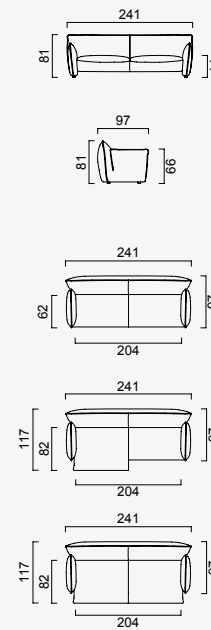

tiffany

- 35 density HR-ALTA session foam+35 density High Perla foam
- HYPER foam on the back
- Frame strengthened with ply-Wooden
(10 year warranty compliance with European norms)
- Deepening Session (Double opening sofa mechanism)
- Ability to be a bed (Double opening sofa mechanism)
- Seating height 44 cm
- Sofa height 81 cm

180 cm
Sofa

KG: 91,00 m³: 1,96

200 cm Long
Sofa

KG: 99,03 m³: 2,14

180 cm
Sofa (Leather)

KG: 91,00 m³: 1,96

200 cm Long
Sofa (Leather)

KG: 99,03 m³: 2,14