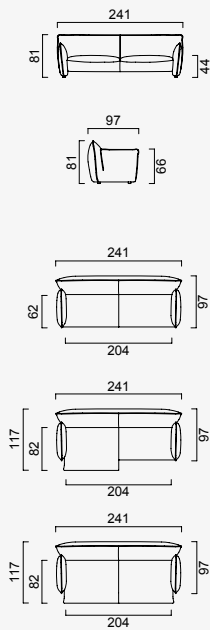

tiffany

- 35 density HR-ALTA session foam+35 density High Perla foam
- HYPER foam on the back
- Frame strengthened with ply-Wooden
(10 year warranty compliance with European norms)
- Deepening Session (Double opening sofa mechanism)
- Ability to be a bed (Double opening sofa mechanism)
- Seating height 44 cm
- Sofa height 81 cm

180 cm
Sofa

KG: 91,00 m³: 1,96

200 cm Long
Sofa

KG: 99,03 m³: 2,14

180 cm
Sofa (Leather)

KG: 91,00 m³: 1,96

200 cm Long
Sofa (Leather)

KG: 99,03 m³: 2,14