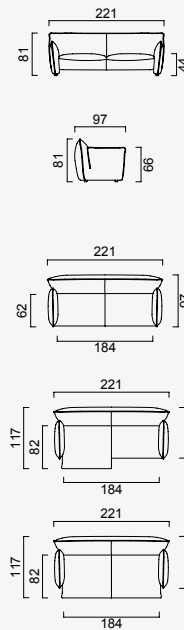

tiffany

- 35 density HR-ALTA session foam+35 density High Perla foam
- HYPER foam on the back
- Frame strengthened with ply-Wooden
(10 year warranty compliance with European norms)
- Deepening Session (Double opening sofa mechanism)
- Ability to be a bed (Double opening sofa mechanism)
- Seating height 44 cm
- Sofa height 81 cm

180 cm
Sofa

KG: 91,00 m³: 1,96

200 cm Long
Sofa

KG: 99,03 m³: 2,14

180 cm
Sofa (Leather)

KG: 91,00 m³: 1,96

200 cm Long
Sofa (Leather)

KG: 99,03 m³: 2,14