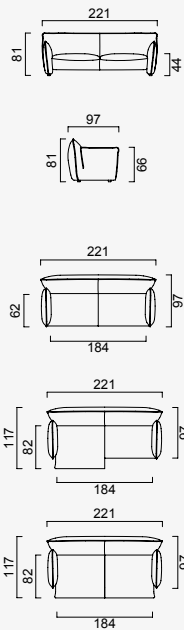

tiffany

- 35 density HR-ALTA session foam+35 density High Perla foam
- HYPER foam on the back
- Frame strengthened with ply-Wooden
(10 year warranty compliance with European norms)
- Deepening Session (Double opening sofa mechanism)
- Ability to be a bed (Double opening sofa mechanism)
- Seating height 44 cm
- Sofa height 81 cm

180 cm
Sofa

KG: 91,00 m³: 1,96

200 cm Long
Sofa

KG: 99,03 m³: 2,14

180 cm
Sofa (Leather)

KG: 91,00 m³: 1,96

200 cm Long
Sofa (Leather)

KG: 99,03 m³: 2,14