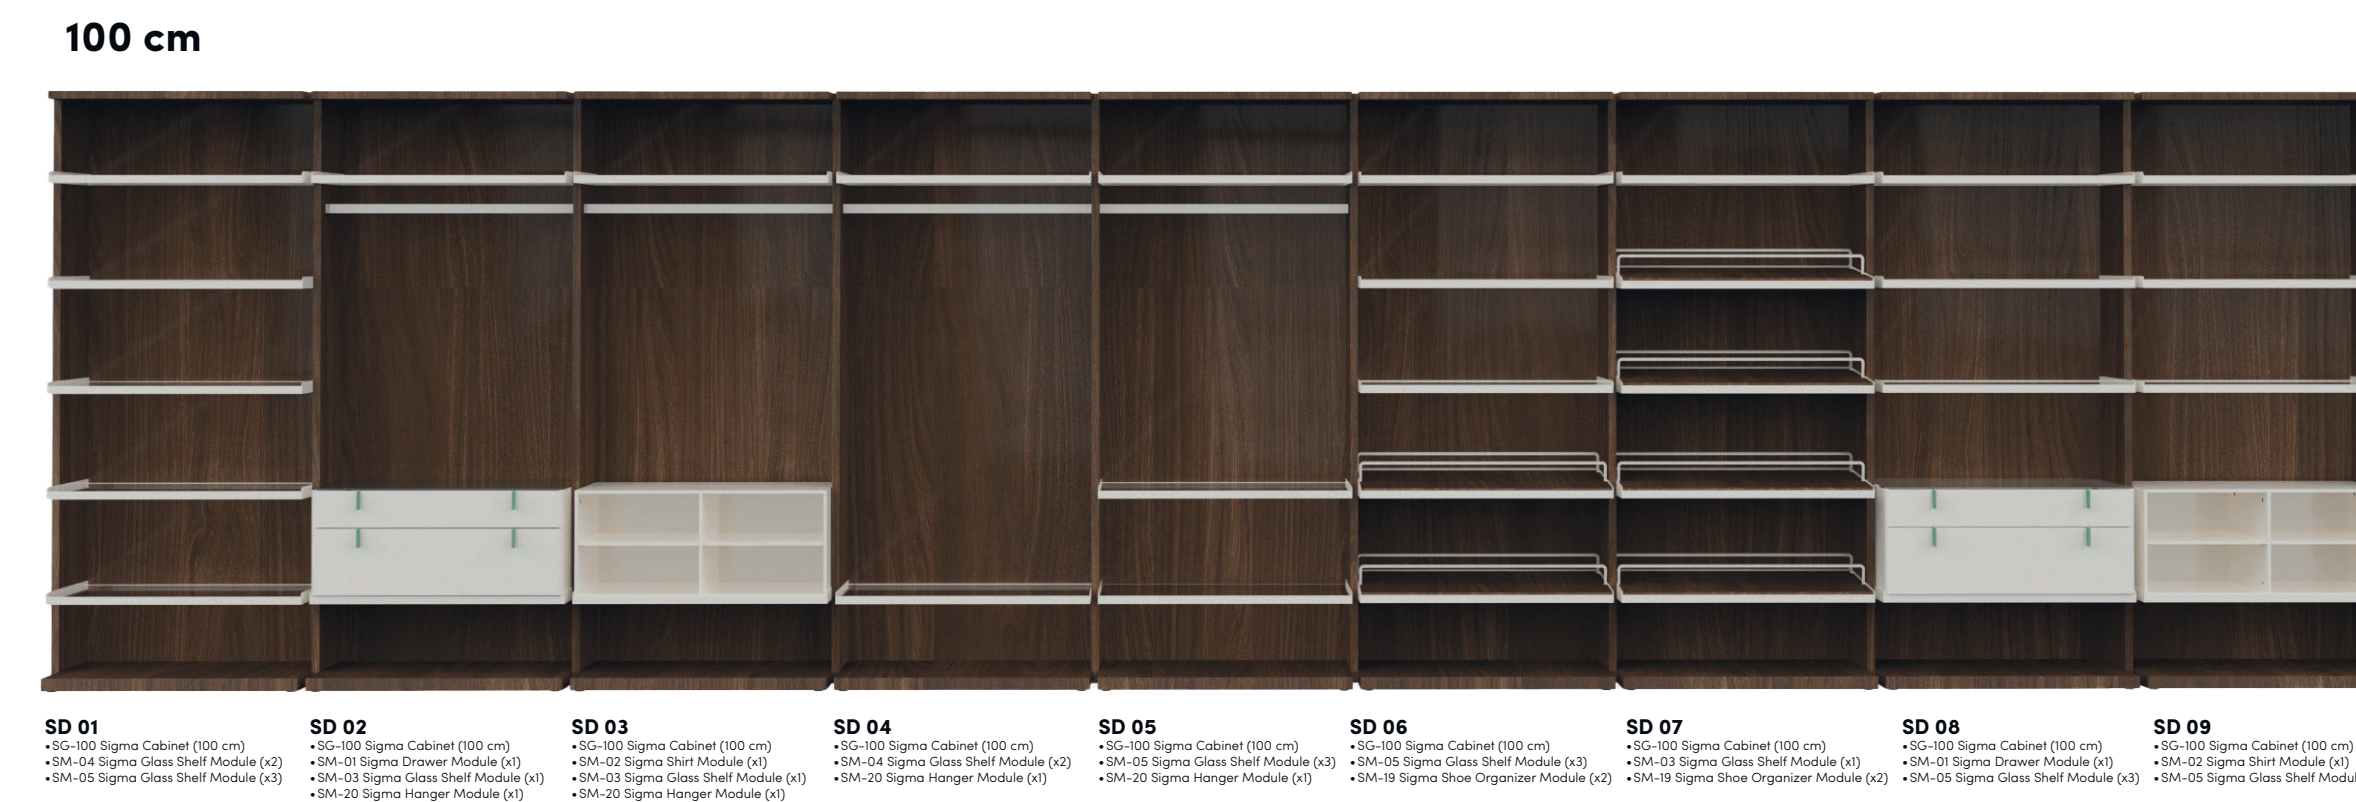

Perfect Match With Alfa