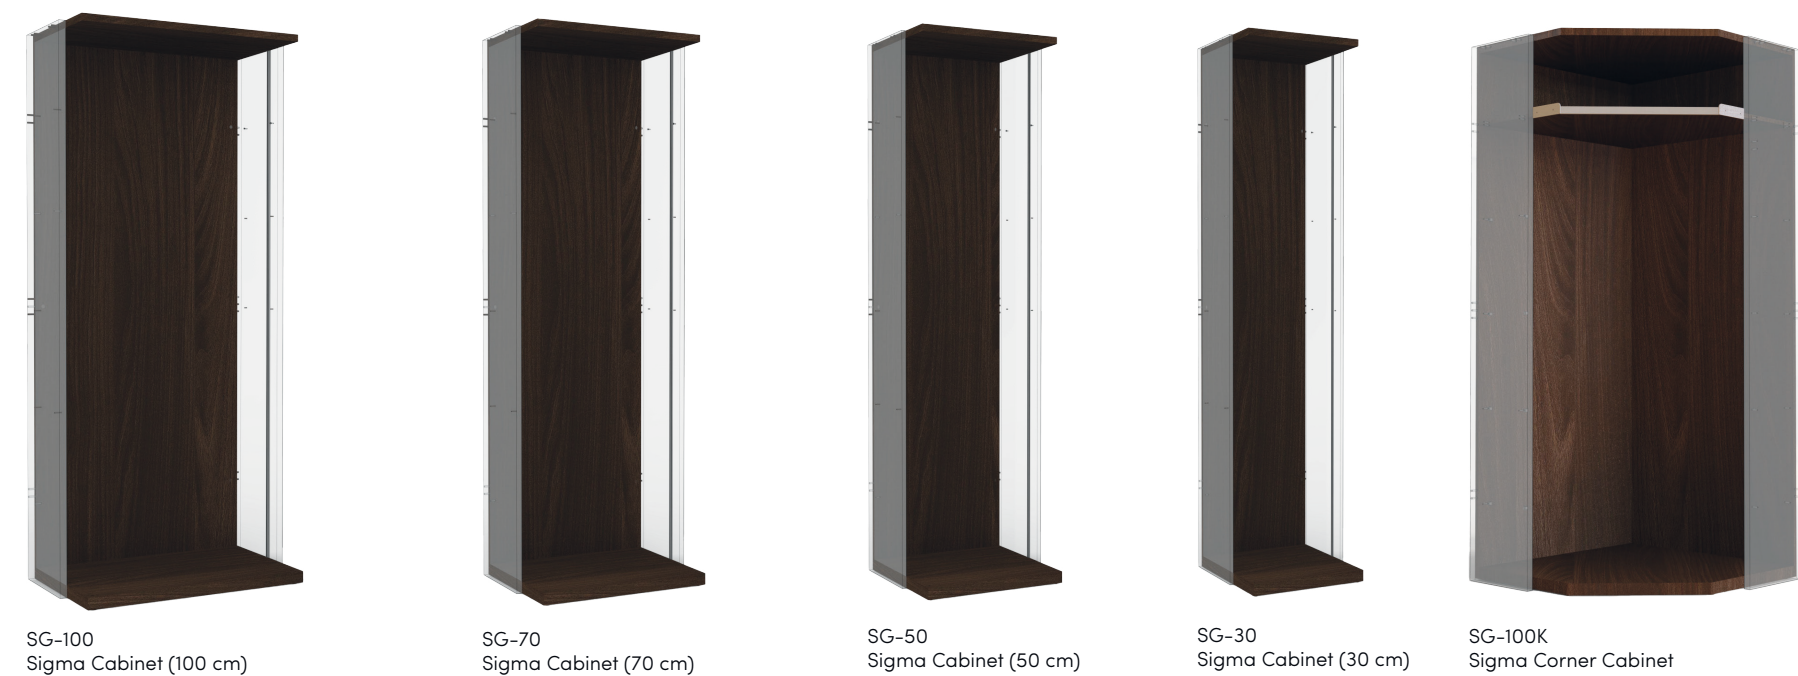

Open Dressing Room **Sigma**

SIGMA CABINETS