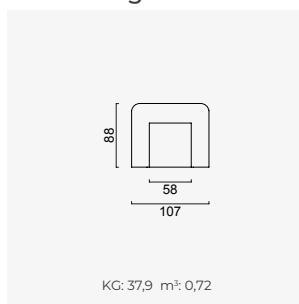

opera

- 35 density high-resilient seat foam
- Frame strengthened with ply-Wooden
  (10 year warranty compliance with European norms)
- Seating height 43 cm
- Sofa height 73 cm

Wooden Based Color