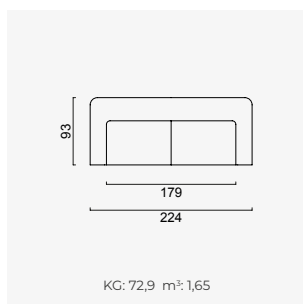

opera

- 35 density high-resilient seat foam
- Frame strengthened with ply-Wooden
  (10 year warranty compliance with European norms)
- Seating height 43 cm
- Sofa height 73 cm

Wooden Based Color