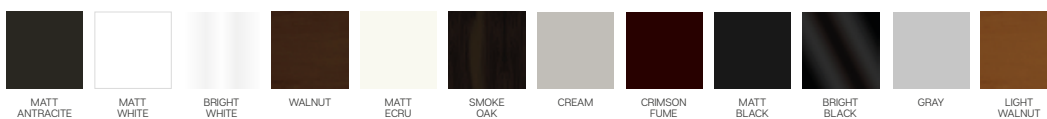

# opera

- 35 density high-resilient seat foam
- Frame strengthened with ply-Wooden  
( 10 year warranty compliance with European norms )
- Seating height 43 cm
- Sofa height 73 cm

## Wooden Based Color

4 Sofa

3 Sofa

Single Sofa

Vals Armchair  
(With Handle)