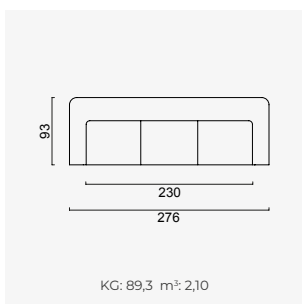

opera

- 35 density high-resilient seat foam
- Frame strengthened with ply-Wooden
  (10 year warranty compliance with European norms)
- Seating height 43 cm
- Sofa height 73 cm

Wooden Based Color

4 Sofa