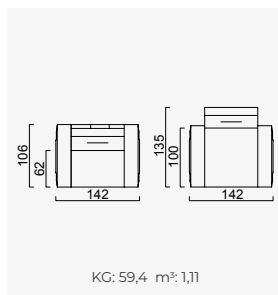

MOROCCO

- Bed feature (DSS mechanism)
- Extended seats in depth (DSS mechanism)
- 35 density high-resilient seat foam
- Frame strengthened with ply-wood (10 year warranty compliance with European norms)
- Seating height 40 cm
- Sofa height 85 cm

Metal Leg Color

RAL 9005
BLACK

Wooden Based Color

MATT
ANTRACITE

MATT
WHITE

BRIGHT
WHITE

WALNUT

MATT
ECRU

SMOKE
OAK

CREAM

CRIMSON
FUME

MATT
BLACK

BRIGHT
BLACK

GRAY

1.5 Sofa