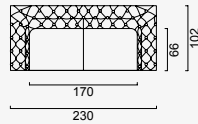

manchester

- 35 density high-resilient seat foam
- Frame strengthened with ply-Wooden (10 year warranty compliance with European norms)
- Seating height 40 cm
- Sofa height 74 cm

Metal Leg
Color

4 Sofa

KG: 97,5 m³: 1,74

3 Sofa

KG: 94,3 m³: 1,54

Maserati Armchair
(Metal)

KG: 29,6 m³: 0,79