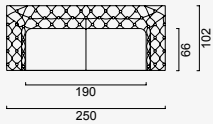

manchester

- 35 density high-resilient seat foam
- Frame strengthened with ply-Wooden (10 year warranty compliance with European norms)
- Seating height 40 cm
- Sofa height 74 cm

Metal Leg
Color

4 Sofa

KG: 97,5 m³: 1,74

3 Sofa

KG: 94,3 m³: 1,54

Maserati Armchair
(Metal)

KG: 29,6 m³: 0,79