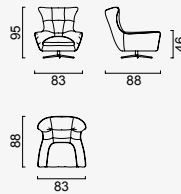

manchester

- 35 density high-resilient seat foam
- Frame strengthened with ply-Wooden (10 year warranty compliance with European norms)
- Seating height 40 cm
- Sofa height 74 cm

Metal Leg
Color

4 Sofa

KG: 97,5 m³: 1,74

3 Sofa

KG: 94,3 m³: 1,54

Maserati Armchair
(Metal)

KG: 29,6 m³: 0,79