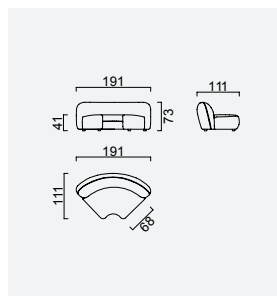

icona

- 35 density HR-ALTA seat foam
- Frame strengthened with ply-Wooden (10 year warranty compliance with European norms)
- Modular stucture provides unlimited options
- Seating height 41 cm
- Sofa height 73 cm

Arm Module 120cm
(Left)

Arm Module 120cm
(Right)

Arm Module 100cm
(Right)

Arm Module 100cm
(Left)

Pouf

Inter Module

Corner Module

Curved Module