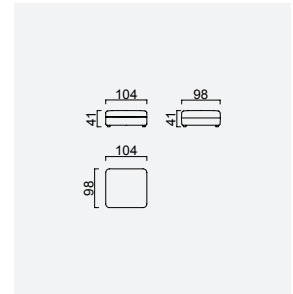

icona

- 35 density HR-ALTA seat foam
- Frame strengthened with ply-Wooden (10 year warranty compliance with European norms)
- Modular stucture provides unlimited options
- Seating height 41 cm
- Sofa height 73 cm

Arm Module 120cm
(Left)

Arm Module 120cm
(Right)

Arm Module 100cm
(Right)

Arm Module 100cm
(Left)

Pouf

Inter Module

Corner Module

Curved Module