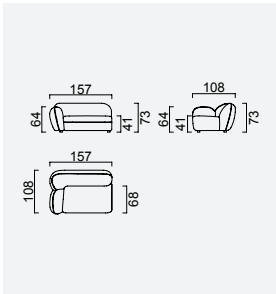

icona

- 35 density HR-ALTA seat foam
- Frame strengthened with ply-Wooden (10 year warranty compliance with European norms)
- Modular stucture provides unlimited options
- Seating height 41 cm
- Sofa height 73 cm

Arm Module 120cm
(Left)

Arm Module 120cm
(Right)

Arm Module 100cm
(Right)

Arm Module 100cm
(Left)

Pouf

Inter Module

Corner Module

Curved Module