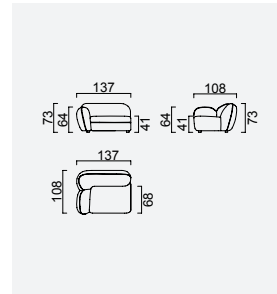

icona

- 35 density HR-ALTA seat foam
- Frame strengthened with ply-Wooden (10 year warranty compliance with European norms)
- Modular stucture provides unlimited options
- Seating height 41 cm
- Sofa height 73 cm

Arm Module 120cm
(Left)

Arm Module 120cm
(Right)

Arm Module 100cm
(Right)

Arm Module 100cm
(Left)

Pouf

Inter Module

Corner Module

Curved Module