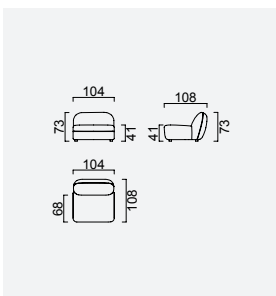

icona

- 35 density HR-ALTA seat foam
- Frame strengthened with ply-Wooden (10 year warranty compliance with European norms)
- Modular stucture provides unlimited options
- Seating height 41 cm
- Sofa height 73 cm

Arm Module 120cm
(Left)

Arm Module 120cm
(Right)

Arm Module 100cm
(Right)

Arm Module 100cm
(Left)

Pouf

Inter Module

Corner Module

Curved Module