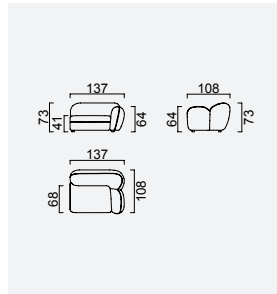

icona

- 35 density HR-ALTA seat foam
- Frame strengthened with ply-Wooden (10 year warranty compliance with European norms)
- Modular stucture provides unlimited options
- Seating height 41 cm
- Sofa height 73 cm

Arm Module 120cm
(Left)

Arm Module 120cm
(Right)

Arm Module 100cm
(Right)

Arm Module 100cm
(Left)

Pouf

Inter Module

Corner Module

Curved Module