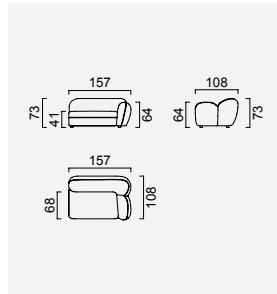

icona

- 35 density HR-ALTA seat foam
- Frame strengthened with ply-Wooden (10 year warranty compliance with European norms)
- Modular stucture provides unlimited options
- Seating height 41 cm
- Sofa height 73 cm

Arm Module 120cm
(Left)

Arm Module 120cm
(Right)

Arm Module 100cm
(Right)

Arm Module 100cm
(Left)

Pouf

Inter Module

Corner Module

Curved Module