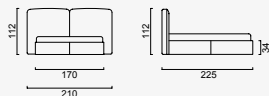

# icon plus

Icon Plus Bedstead (160)  
WITH STORAGE

KG: 166,0 m<sup>3</sup>: 0,93

Icon Plus Bedstead (180)  
WITH STORAGE

KG: 177,5 m<sup>3</sup>: 1,00