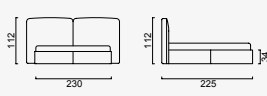

# icon plus

Icon Plus Bedstead (160)  
WITH STORAGE

KG: 166,0 m<sup>3</sup>: 0,93

Icon Plus Bedstead (180)  
WITH STORAGE

KG: 177,5 m<sup>3</sup>: 1,00