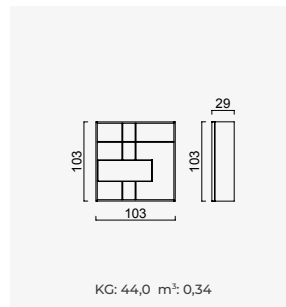

# hiro (ecru)

Sub Module

Tv Board Unit

Top Module With Long Cover

Top Module With Short Cover

Console

Table 206\*103

Table 240\*103