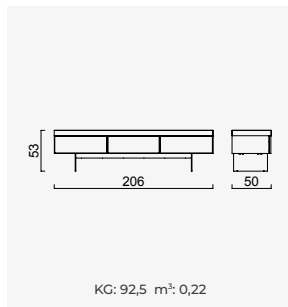

# hiro (ecru)

Sub Module

Tv Board Unit

Top Module With Long Cover

Top Module With Short Cover

Console

Table 206\*103

Table 240\*103