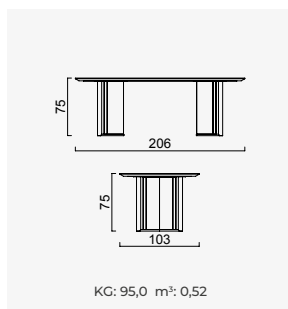

# hiro (ecru)

Sub Module

Tv Board Unit

Top Module With Long Cover

Top Module With Short Cover

Console

Table 206\*103

Table 240\*103