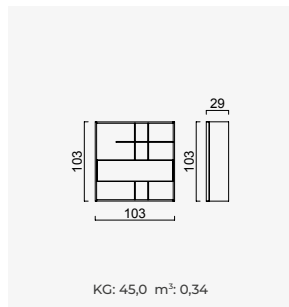

# hiro (ecru)

Sub Module

Tv Board Unit

Top Module With Long Cover

Top Module With Short Cover

Console

Table 206\*103

Table 240\*103