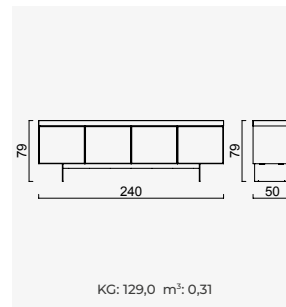

# hiro (ecru)

Sub Module

Tv Board Unit

Top Module With Long Cover

Top Module With Short Cover

Console

Table 206\*103

Table 240\*103