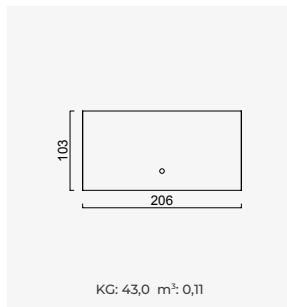

# hiro (ecru)

Sub Module

Tv Board Unit

Top Module With Long Cover

Top Module With Short Cover

Console

Table 206\*103

Table 240\*103