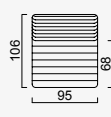

heritage

- 35 density high-resilient seat foam
- Frame strengthened with ply-Wooden
(10 year warranty compliance with European norms)
- Modular stucture provides unlimited options
- Seating height 43 cm
- Sofa height 80 cm

Metal Leg Color

95 cm Arm Module
Quilted (Left)

KG: 56,08 m²: 0,94

95 cm Arm Module
Quilted (Right)

KG: 56,08 m²: 0,94

95 cm Inter Module
Quilted

KG: 35,18 m²: 0,81

110 cm Arm Module
Quilted (Left)

KG: 57,48 m²: 1,05

110 cm Arm Module
Quilted (Right)

KG: 57,48 m²: 1,05

110 cm Arm Module
Quilted

KG: 32,98 m²: 1,05

110 cm Arm
Module (Left)

KG: 57,48 m²: 1,05

110 cm Arm
Module (Right)

KG: 57,48 m²: 1,05

110 cm Inter
Module

KG: 32,98 m²: 1,05

95 cm Inter
Module

KG: 35,18 m²: 0,81

95 cm Arm
Module (Left)

KG: 56,8 m²: 0,94

95 cm Arm
Module (Right)