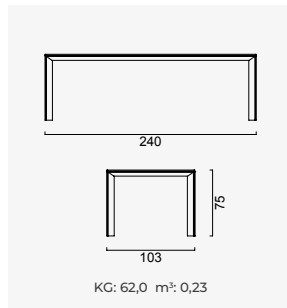

# hector

Console

Console Mirror

Table 240\*100

Emporio Chair

Sub Module

Top Module (Left)

Top Module (Right)

Showcase

Middle Coffee Table (Big)

Middle Coffee Table (Small)

Side Table

Sofa Back Side Table

Bookcase