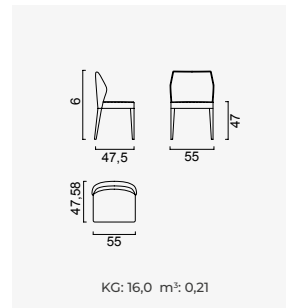

# hector

Console

Console Mirror

Table 240\*100

Emporio Chair

Sub Module

Top Module (Left)

Top Module (Right)

Showcase

Middle Coffee Table (Big)

Middle Coffee Table (Small)

Side Table

Sofa Back Side Table

Bookcase