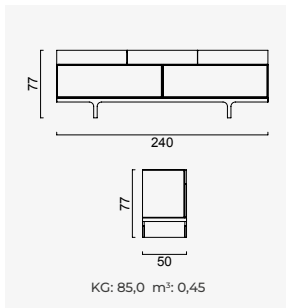

# hector

Console

Console Mirror

Table 240\*100

Emporio Chair

Sub Module

Top Module (Left)

Top Module (Right)