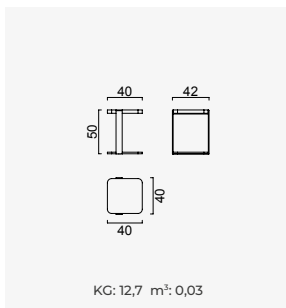

# hector

Console

Console Mirror

Table 240\*100

Emporio Chair

Sub Module

Top Module (Left)

Top Module (Right)

Showcase

Middle Coffee Table (Big)

Middle Coffee Table (Small)

Side Table

Sofa Back Side Table

Bookcase