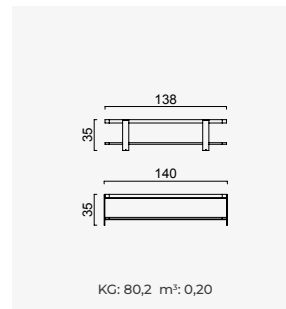

# hector

Console

Console Mirror

Table 240\*100

Emporio Chair

Sub Module

Top Module (Left)

Top Module (Right)

Showcase

Middle Coffee Table (Big)

Middle Coffee Table (Small)

Side Table

Sofa Back Side Table

Bookcase