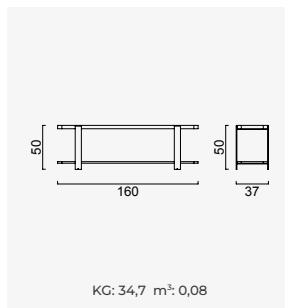

# hector

Console

Console Mirror

Table 240\*100

Emporio Chair

Sub Module

Top Module (Left)

Top Module (Right)

Showcase

Middle Coffee Table (Big)

Middle Coffee Table (Small)

Side Table

Sofa Back Side Table

Bookcase