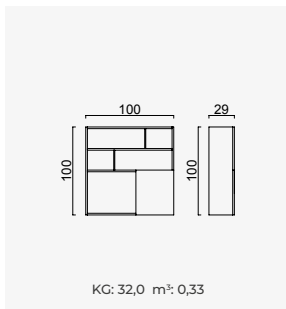

# hector

Console

Console Mirror

Table 240\*100

Emporio Chair

Sub Module

Top Module (Left)

Top Module (Right)

Showcase

Middle Coffee Table (Big)

Middle Coffee Table (Small)

Side Table

Sofa Back Side Table

Bookcase