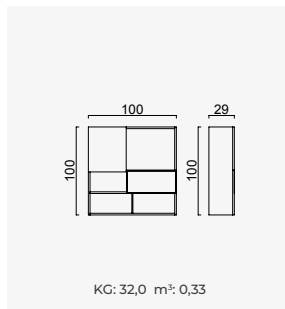

# hector

Console

Console Mirror

Table 240\*100

Emporio Chair

Sub Module

Top Module (Left)

Top Module (Right)

Showcase

Middle Coffee Table (Big)

Middle Coffee Table (Small)

Side Table

Sofa Back Side Table

Bookcase