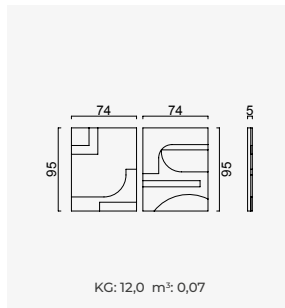

# hector

Console

Console Mirror

Table 240\*100

Emporio Chair

Sub Module

Top Module (Left)

Top Module (Right)

Showcase

Middle Coffee Table (Big)

Middle Coffee Table (Small)

Side Table

Sofa Back Side Table

Bookcase