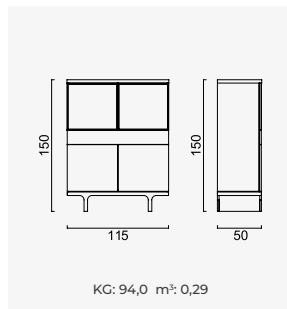

# hector

Console

Console Mirror

Table 240\*100

Emporio Chair

Sub Module

Top Module (Left)

Top Module (Right)

Showcase

Middle Coffee Table (Big)

Middle Coffee Table (Small)

Side Table

Sofa Back Side Table

Bookcase