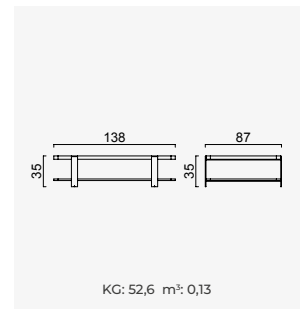

# hector

Console

Console Mirror

Table 240\*100

Emporio Chair

Sub Module

Top Module (Left)

Top Module (Right)

Showcase

Middle Coffee Table (Big)

Middle Coffee Table (Small)

Side Table

Sofa Back Side Table

Bookcase