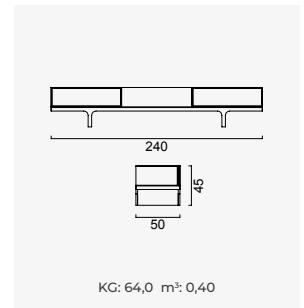

# hector

Console

Console Mirror

Table 240\*100

Emporio Chair

Sub Module

Top Module (Left)

Top Module (Right)

Showcase

Middle Coffee Table (Big)

Middle Coffee Table (Small)

Side Table

Sofa Back Side Table

Bookcase