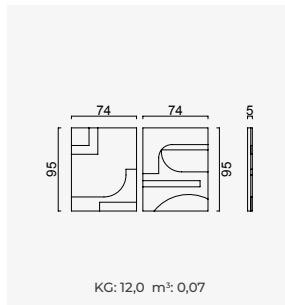

hector

Console

Console Mirror

Table 240*100

Emporio Chair