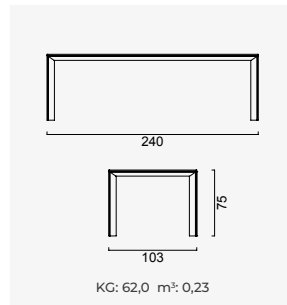

hector

Console

Console Mirror

Table 240*100

Emporio Chair