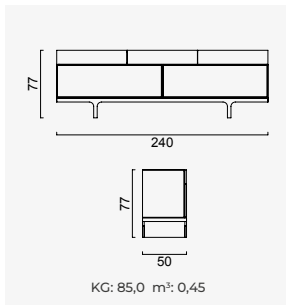

hector

Console

Console Mirror

Table 240*100

Emporio Chair