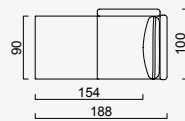

Wooden Based Color

1.5 Sofa

KG: 42,0 m²: 0,51

Inter Module

KG: 51,0 m²: 0,51

Arm Module (Left)

KG: 45,1 m²: 0,61

Arm Module (Right)

KG: 45,1 m²: 0,61

Corner Module

KG: 45,1 m²: 0,61

Pouf

KG: 20,0 m²: 0,22

Inter 3 Module

KG: 55,0 m²: 1,00

Relaxing Module (Left)

KG: 65,0 m²: 1,08

Relaxing Module (Right)

KG: 65,0 m²: 1,08

Arm Module 3 Seater Sofa (Left)

KG: 66,0 m²: 1,08

Arm Module 3 Seater Sofa (Right)

KG: 66,0 m²: 1,08

3 Sofa

KG: 67,0 m²: 1,22

With Square Coffee Table

KG: 20,0 m²: 0,21

Inter Single Module With Coffee Table

KG: 50,0 m²: 0,83

OPTION 1

KG: 67,0 m² 1,22

OPTION 2