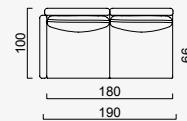

fox

- 35 density high-resilient seat foam
- Goose feather padded back
- Frame strengthened with ply-Wooden
(10 year warranty compliance with European norms)
- Modular structure provides unlimited options
- Seating height 38 cm
- Sofa height 84 cm

KG: 45,1 m²: 0,61

Corner Module

KG: 45,1 m²: 0,61

Pouf

KG: 20,0 m²: 0,22

Inter 3 Module

KG: 55,0 m²: 1,00

Relaxing Module (Left)

KG: 65,0 m²: 1,08

Relaxing Module (Right)

KG: 65,0 m²: 1,08

Arm Module 3 Seater Sofa (Left)

KG: 66,0 m²: 1,08

Arm Module 3 Seater Sofa (Right)

KG: 66,0 m²: 1,08

3 Sofa