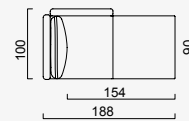

Wooden Based Color

1.5 Sofa

KG: 42,0 m²: 0,51

Inter Module

KG: 51,0 m²: 0,51

Arm Module (Left)

KG: 45,1 m²: 0,61

Arm Module (Right)

KG: 45,1 m²: 0,61

Corner Module

KG: 45,1 m²: 0,61

Pouf

KG: 20,0 m²: 0,22

Inter 3 Module

KG: 55,0 m²: 1,00

Relaxing Module (Left)

KG: 65,0 m²: 1,08

Relaxing Module (Right)

KG: 65,0 m²: 1,08

Arm Module 3 Seater Sofa (Left)

KG: 66,0 m²: 1,08

Arm Module 3 Seater Sofa (Right)

KG: 66,0 m²: 1,08

3 Sofa

KG: 67,0 m²: 1,22

With Square Coffee Table

KG: 20,0 m²: 0,21

Inter Single Module With Coffee Table

KG: 50,0 m²: 0,83

OPTION 1

KG: 67,0 m² 1,22

OPTION 2