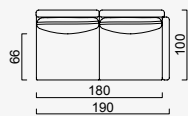

KG: 45,1 m²: 0,61

Corner Module

KG: 45,1 m²: 0,61

Pouf

KG: 20,0 m²: 0,22

Inter 3 Module

KG: 55,0 m²: 1,00

Relaxing Module (Left)

KG: 65,0 m²: 1,08

Relaxing Module (Right)

KG: 65,0 m²: 1,08

Arm Module 3 Seater Sofa (Left)

KG: 66,0 m²: 1,08

Arm Module 3 Seater Sofa (Right)

KG: 66,0 m²: 1,08

3 Sofa

KG: 67,0 m²: 1,22

With Square Coffee Table

KG: 20,0 m²: 0,21

Inter Single Module With Coffee Table

KG: 50,0 m²: 0,83

OPTION 1

KG: 67,0 m² 1,22

OPTION 2