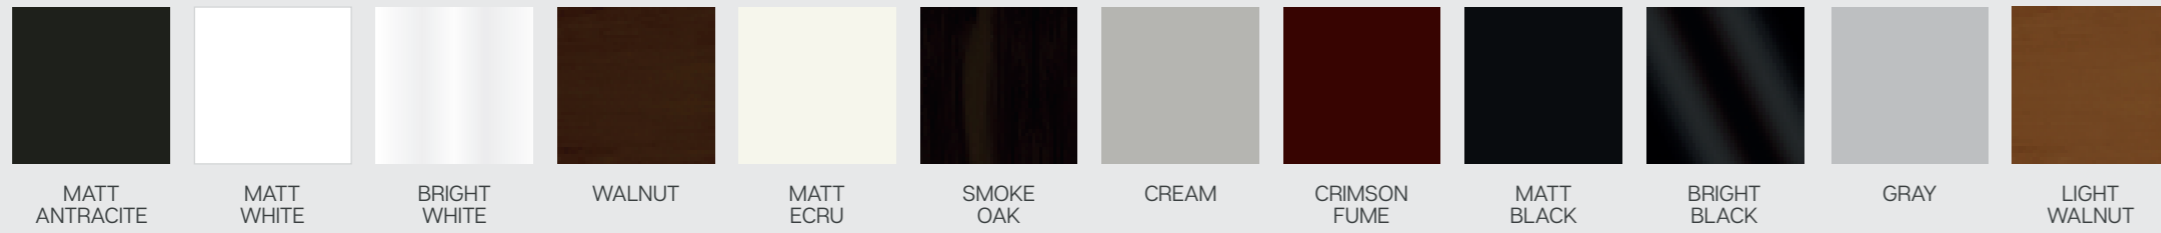

fox

modular sofa

- 35 density HR seat foam
- Goose feather padded back
- Frame strengthened with ply-Wooden
(10 year warranty compliance with European norms)
- Modular structure provides unlimited options
- Seating height 38 cm
- Sofa height 84 cm

Painted Wood Color

Painted Casting Color