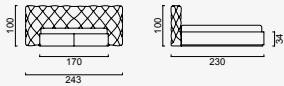

elvis

Elvis Bedstead (160)
WITH STORAGE

KG: 179,0 m³ 1,14

Elvis Bedstead (180)
WITH STORAGE

KG: 191,5 m³ 1,21