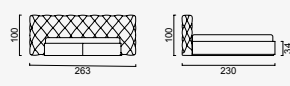

elvis

Elvis Bedstead (160)
WITH STORAGE

KG: 179,0 m³ 1,14

Elvis Bedstead (180)
WITH STORAGE

KG: 191,5 m³ 1,21