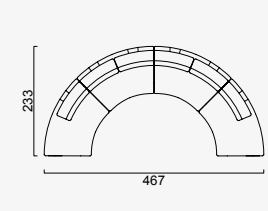

KG: 170,0 m²: 4,51

OPTION 58

KG: 173,0 m²: 3,59

OPTION 59

KG: 192,0 m²: 4,17

OPTION 60

KG: 216,0 m²: 4,44

OPTION 61

KG: 226,0 m²: 4,62

OPTION 62

KG: 256,0 m²: 5,29

OPTION 63

KG: 267,0 m²: 5,83

OPTION 64

KG: 279,0 m²: 5,85

OPTION 65

KG: 346,0 m²: 7,18

OPTION 66

KG: 111,0 m²: 3,66

OPTION 67

KG: 152,0 m²: 4,52

NICE ARMCHAIR

KG: 21,9 m²: 0,63