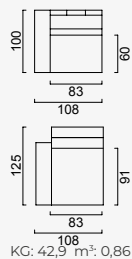

cavalli relax

- Bed feature (DSS mechanism)
- Extended seats in depth (DSS mechanism)
- 35 density high-resilient seat foam
- HYPER sponge on the back
- Frame strengthened with ply-Wooden
(10 year warranty compliance with European norms)
- Modular stucture provides unlimited options
- Seating height 42 cm
- Sofa height 85 cm

Arm Module (Left)

Arm Module (Right)

Corner Module

Inter Angled Module

Angled Module (Left)

Angled Module (Right)

Inter Module

Pouf