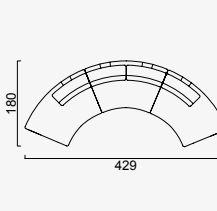

KG: 170,0 m²: 4,51

OPTION 58

KG: 173,0 m²: 3,59

OPTION 59

KG: 192,0 m²: 4,17

OPTION 60

KG: 216,0 m²: 4,44

OPTION 61

KG: 226,0 m²: 4,62

OPTION 62

KG: 256,0 m²: 5,29

OPTION 63

KG: 267,0 m²: 5,83

OPTION 64

KG: 279,0 m²: 5,85

OPTION 65

KG: 346,0 m²: 7,18

OPTION 66

KG: 111,0 m²: 3,66

OPTION 67

KG: 152,0 m²: 4,52

NICE ARMCHAIR

KG: 21,9 m²: 0,63