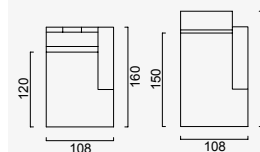

cavalli relax

- Bed feature (DSS mechanism)
- Extended seats in depth (DSS mechanism)
- 35 density high-resilient seat foam
- HYPER sponge on the back
- Frame strengthened with ply-Wooden
(10 year warranty compliance with European norms)
- Modular stucture provides unlimited options
- Seating height 42 cm
- Sofa height 85 cm

Arm Module (Left)

Arm Module (Right)

Corner Module

Inter Angled Module

Angled Module (Left)

Angled Module (Right)

Inter Module

Pouf

Relaxing Module (Left)

Relaxing Module (Right)

1.5 Sofa

Pouf With Rectangle Coffee Table

Lounge Inter Module

Lounge Arm Module (Left)

Lounge Arm Module (Right)

Inter C Module