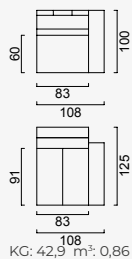

cavalli relax

- Bed feature (DSS mechanism)
- Extended seats in depth (DSS mechanism)
- 35 density high-resilient seat foam
- HYPER sponge on the back
- Frame strengthened with ply-Wooden
(10 year warranty compliance with European norms)
- Modular stucture provides unlimited options
- Seating height 42 cm
- Sofa height 85 cm

Arm Module (Left)

Arm Module (Right)

Corner Module

Inter Angled Module

Angled Module (Left)

Angled Module (Right)

Inter Module

Pouf