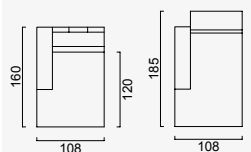

cavalli relax

- Bed feature (DSS mechanism)
- Extended seats in depth (DSS mechanism)
- 35 density high-resilient seat foam
- HYPER sponge on the back
- Frame strengthened with ply-Wooden
(10 year warranty compliance with European norms)
- Modular stucture provides unlimited options
- Seating height 42 cm
- Sofa height 85 cm

Arm Module (Left)

Arm Module (Right)

Corner Module

Inter Angled Module

Angled Module (Left)

Angled Module (Right)

Inter Module

Pouf

Relaxing Module (Left)

Relaxing Module (Right)

1.5 Sofa

Pouf With Rectangle Coffee Table

Lounge Inter Module

Lounge Arm Module (Left)

Lounge Arm Module (Right)

Inter C Module