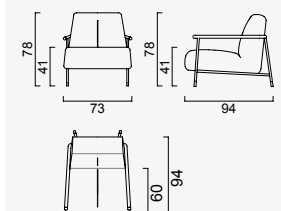

KG: 346,0 m²: 7,18

OPTION 66

KG: 111,0 m²: 3,66

OPTION 67

KG: 152,0 m²: 4,52

NICE ARMCHAIR

KG: 21,9 m²: 0,63