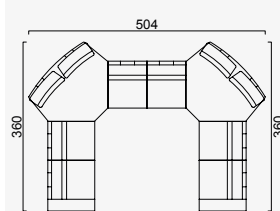

KG: 226,0 m²: 4,62

OPTION 62

KG: 256,0 m²: 5,29

OPTION 63

KG: 267,0 m²: 5,83

OPTION 64

KG: 279,0 m²: 5,85

OPTION 65

KG: 346,0 m²: 7,18

OPTION 66

KG: 111,0 m²: 3,66

OPTION 67

KG: 152,0 m²: 4,52

NICE ARMCHAIR

KG: 21,9 m²: 0,63