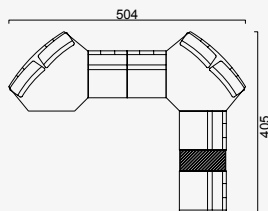

KG: 226,0 m²: 4,62

OPTION 62

KG: 256,0 m²: 5,29

OPTION 63

KG: 267,0 m²: 5,83

OPTION 64

KG: 279,0 m²: 5,85

OPTION 65

KG: 346,0 m²: 7,18

OPTION 66

KG: 111,0 m²: 3,66

OPTION 67

KG: 152,0 m²: 4,52

NICE ARMCHAIR

KG: 21,9 m²: 0,63