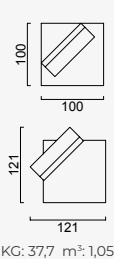

cavalli relax

- Bed feature (DSS mechanism)
- Extended seats in depth (DSS mechanism)
- 35 density high-resilient seat foam
- HYPER sponge on the back
- Frame strengthened with ply-Wooden
(10 year warranty compliance with European norms)
- Modular stucture provides unlimited options
- Seating height 42 cm
- Sofa height 85 cm

Arm Module (Left)

Arm Module (Right)

Corner Module

Inter Angled Module

Angled Module (Left)

Angled Module (Right)

Inter Module

Pouf