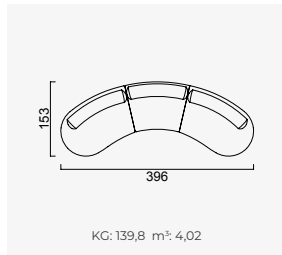

2 Sofa

4 Sofa

Long Sofa

Large Sofa

Bon Bon Armchair

Boboli Armchair

OPTION 25

KG: 51,9 m²: 1,69

OPTION 1

KG: 96,0 m²: 2,92

OPTION 2

KG: 139,8 m²: 4,02

OPTION 3

KG: 147,0 m²: 4,23

OPTION 8

KG: 198,0 m²: 5,54