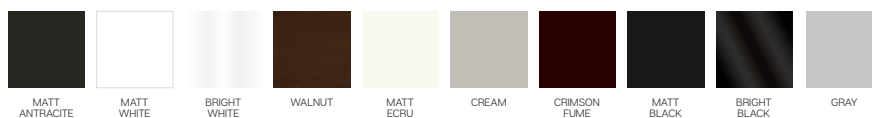

Wooden Based Color

Curved Module (Left)

Curved Module (Right)

C Module

Pouf

C Corner Module

Midi Module (Left)

Midi Module (Right)