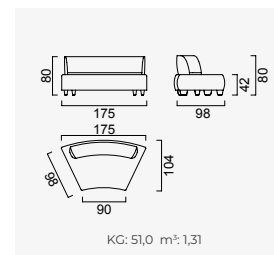

C Corner Module