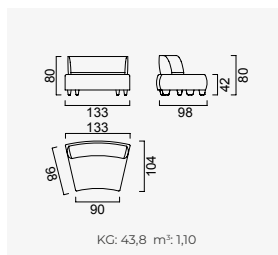

bon bon

- 35 density HR session sponge + 32 density Flexi session foam
- Being a bed feature (DSS mechanism)
- Deepening session (DSS mechanism)
- Plywood Frame (European Standard-10 years warranty)
- Option possibilities thanks to its modular structure
- Seat height 42 cm
- Seat height 80 cm

Wooden Based Color

C Module