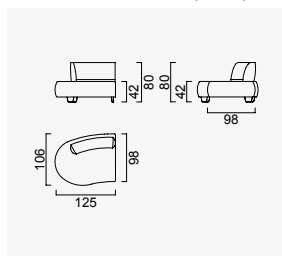

Midi Module (Left)