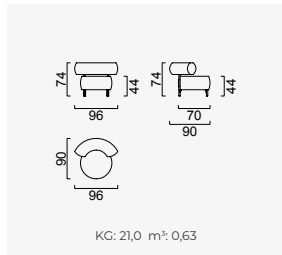

bon bon

- 35 density HR session sponge + 32 density Flexi session foam
- Being a bed feature (DSS mechanism)
- Deepening session (DSS mechanism)
- Plywood Frame (European Standard-10 years warranty)
- Option possibilities thanks to its modular structure
- Seat height 42 cm
- Seat height 80 cm

2 Sofa

4 Sofa

Long Sofa

Large Sofa

Bon Bon Armchair

Boboli Armchair

OPTION 25

KG: 51,9 m²: 1,69

OPTION 1

KG: 96,0 m²: 2,92

OPTION 2

KG: 139,8 m²: 4,02

OPTION 3

KG: 147,0 m²: 4,23

OPTION 8

KG: 198,0 m²: 5,54