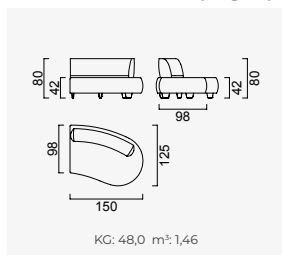

Curved Module (Right)