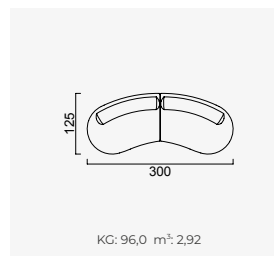

bon bon

- 35 density HR session sponge + 32 density Flexi session foam
- Being a bed feature (DSS mechanism)
- Deepening session (DSS mechanism)
- Plywood Frame (European Standard-10 years warranty)
- Option possibilities thanks to its modular structure
- Seat height 42 cm
- Seat height 80 cm

2 Sofa

4 Sofa

Long Sofa

Large Sofa

Bon Bon Armchair

Boboli Armchair

OPTION 25

KG: 51,9 m²: 1,69