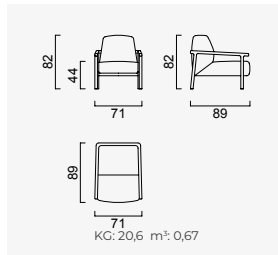

bon bon

- 35 density HR session sponge + 32 density Flexi session foam
- Being a bed feature (DSS mechanism)
- Deepening session (DSS mechanism)
- Plywood Frame (European Standard-10 years warranty)
- Option possibilities thanks to its modular structure
- Seat height 42 cm
- Seat height 80 cm

2 Sofa

4 Sofa

Long Sofa

Large Sofa

Bon Bon Armchair

Boboli Armchair

OPTION 25

KG: 51,9 m²: 1,69

OPTION 1

KG: 96,0 m²: 2,92

OPTION 2

KG: 139,8 m²: 4,02

OPTION 3

KG: 147,0 m²: 4,23

OPTION 8

KG: 198,0 m²: 5,54