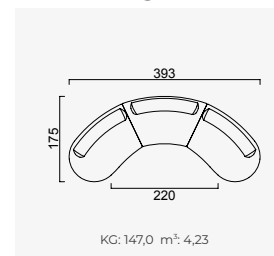

bon bon

- 35 density HR session sponge + 32 density Flexi session foam
- Being a bed feature (DSS mechanism)
- Deepening session (DSS mechanism)
- Plywood Frame (European Standard-10 years warranty)
- Option possibilities thanks to its modular structure
- Seat height 42 cm
- Seat height 80 cm

2 Sofa

4 Sofa

Long Sofa

Large Sofa

Bon Bon Armchair

Boboli Armchair

OPTION 25

KG: 51,9 m²: 1,69

OPTION 1

KG: 96,0 m²: 2,92

OPTION 2

KG: 139,8 m²: 4,02

OPTION 3

KG: 147,0 m²: 4,23

OPTION 8

KG: 198,0 m²: 5,54