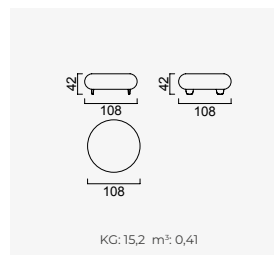

bon bon

- 35 density HR session sponge + 32 density Flexi session foam
- Being a bed feature (DSS mechanism)
- Deepening session (DSS mechanism)
- Plywood Frame (European Standard-10 years warranty)
- Option possibilities thanks to its modular structure
- Seat height 42 cm
- Seat height 80 cm

Wooden Based Color

Pouf