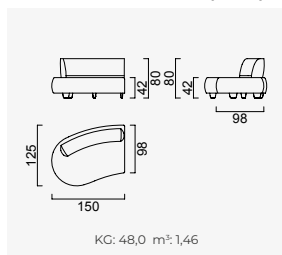

Curved Module (Left)