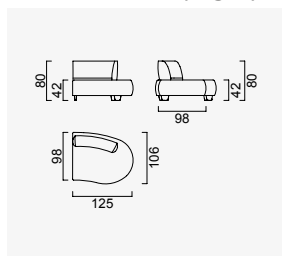

bon bon

- 35 density HR session sponge + 32 density Flexi session foam
- Being a bed feature (DSS mechanism)
- Deepening session (DSS mechanism)
- Plywood Frame (European Standard-10 years warranty)
- Option possibilities thanks to its modular structure
- Seat height 42 cm
- Seat height 80 cm

2 Sofa

4 Sofa

Long Sofa

Large Sofa

Bon Bon Armchair

Boboli Armchair

OPTION 25

KG: 51,9 m²: 1,69