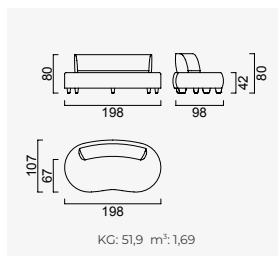

bon bon

- 35 density HR session sponge + 32 density Flexi session foam
- Being a bed feature (DSS mechanism)
- Deepening session (DSS mechanism)
- Plywood Frame (European Standard-10 years warranty)
- Option possibilities thanks to its modular structure
- Seat height 42 cm
- Seat height 80 cm

Wooden Based Color

2 Sofa