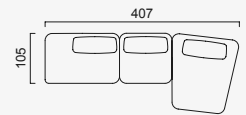

bon bon linea

- 35 density HR session sponge + 35 density Highperla session foam
- Being a bed feature (DSS mechanism)
- Deepening session (DSS mechanism)
- Plywood Frame (European Standard-10 years warranty)
- Option possibilities thanks to its modular structure
- Seat height 43 cm
- Seat height 80 cm

Side Modul (Left)

Side Modul (Right)

2 Module

Boboli Armchair

OPTION 1

OPTION 2

OPTION 3

OPTION 4

OPTION 5

OPTION 6

OPTION 7

OPTION 8

OPTION 9

OPTION 10

OPTION 11

OPTION 12

OPTION 13

OPTION 14

OPTION 15

OPTION 16

OPTION 17

OPTION 18

OPTION 19

OPTION 20