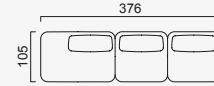

bon bon linea

- 35 density HR session sponge + 35 density Highperla session foam
- Being a bed feature (DSS mechanism)
- Deepening session (DSS mechanism)
- Plywood Frame (European Standard-10 years warranty)
- Option possibilities thanks to its modular structure
- Seat height 43 cm
- Seat height 80 cm

Wooden Based Color

2 Back Relaxing Module (Right)

2 Back Relaxing Module (Left)

Inter Module

Pouf

Corner Module

2 Angled Module

Angled Relaxing Module

Side Modul (Left)

Side Modul (Right)

2 Module

Boboli Armchair

OPTION 1

OPTION 2

OPTION 3

OPTION 4

OPTION 5

OPTION 6

OPTION 7

OPTION 8

OPTION 9

OPTION 10

OPTION 11

OPTION 12