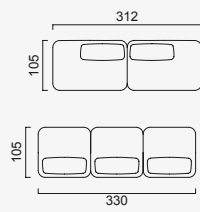

OPTION 6

OPTION 7

OPTION 8

OPTION 9

OPTION 10

OPTION 11

OPTION 22