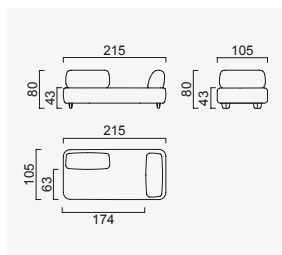

2 Back Relaxing Module (Left)