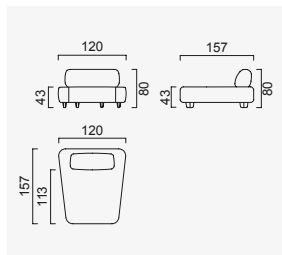

Angled Relaxing Module

OPTION 2