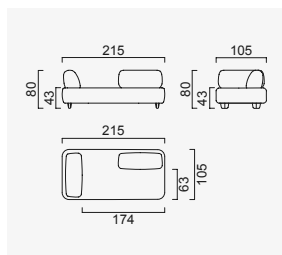

2 Back Relaxing Module (Right)