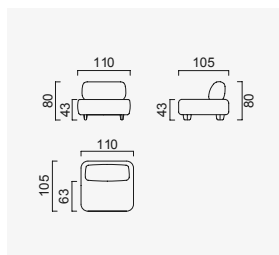

Inter Module