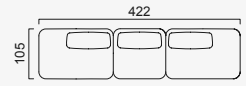

bon bon linea

- 35 density HR session sponge + 35 density Highperla session foam
- Being a bed feature (DSS mechanism)
- Deepening session (DSS mechanism)
- Plywood Frame (European Standard-10 years warranty)
- Option possibilities thanks to its modular structure
- Seat height 43 cm
- Seat height 80 cm

Wooden Based Color

2 Back Relaxing Module (Right)

2 Back Relaxing Module (Left)

Inter Module

Pouf

Corner Module

2 Angled Module

Angled Relaxing Module

Side Modul (Left)

Side Modul (Right)

2 Module

Boboli Armchair

OPTION 1

OPTION 2

OPTION 3

OPTION 4

OPTION 5

OPTION 6

OPTION 7

OPTION 8

OPTION 9

OPTION 10

OPTION 11

OPTION 12