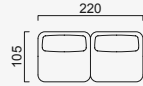

bon bon linea

- 35 density HR session sponge + 35 density Highperla session foam
- Being a bed feature (DSS mechanism)
- Deepening session (DSS mechanism)
- Plywood Frame (European Standard-10 years warranty)
- Option possibilities thanks to its modular structure
- Seat height 43 cm
- Seat height 80 cm

Wooden Based Color

2 Back Relaxing Module (Right)

2 Back Relaxing Module (Left)

Inter Module

Pouf

Corner Module

2 Angled Module

Angled Relaxing Module

Side Modul (Left)

Side Modul (Right)

2 Module

Boboli Armchair

OPTION 1

OPTION 2

OPTION 3

OPTION 4

OPTION 5

OPTION 6

OPTION 7

OPTION 8

OPTION 9

OPTION 10

OPTION 11

OPTION 12