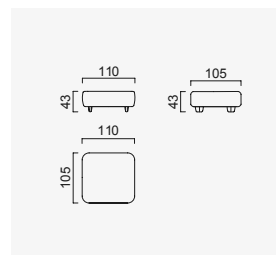

bon bon linea

- 35 density HR session sponge + 35 density Highperla session foam
- Being a bed feature (DSS mechanism)
- Deepening session (DSS mechanism)
- Plywood Frame (European Standard-10 years warranty)
- Option possibilities thanks to its modular structure
- Seat height 43 cm
- Seat height 80 cm

Wooden Based Color

Pouf

Boboli Armchair