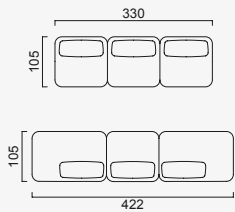

OPTION 6

OPTION 7

OPTION 8

OPTION 9

OPTION 10

OPTION 11

OPTION 21