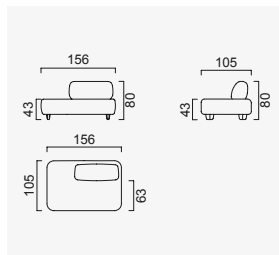

Side Modul (Left)

OPTION 3