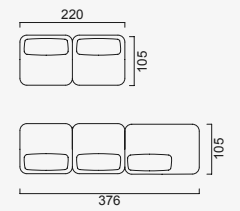

bon bon linea

- 35 density HR session sponge + 35 density Highperla session foam
- Being a bed feature (DSS mechanism)
- Deepening session (DSS mechanism)
- Plywood Frame (European Standard-10 years warranty)
- Option possibilities thanks to its modular structure
- Seat height 43 cm
- Seat height 80 cm

Side Modul (Left)

Side Modul (Right)

2 Module

Boboli Armchair

OPTION 1

OPTION 2

OPTION 3

OPTION 4

OPTION 13

OPTION 14

OPTION 15

OPTION 16

OPTION 17

OPTION 18

OPTION 19

OPTION 20