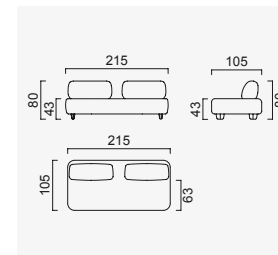

2 Module

OPTION 5