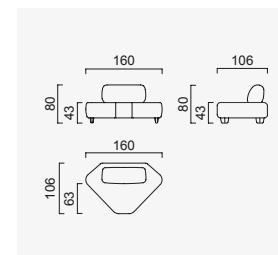

Corner Module