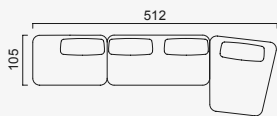

bon bon linea

- 35 density HR session sponge + 35 density Highperla session foam
- Being a bed feature (DSS mechanism)
- Deepening session (DSS mechanism)
- Plywood Frame (European Standard-10 years warranty)
- Option possibilities thanks to its modular structure
- Seat height 43 cm
- Seat height 80 cm

OPTION 13

OPTION 14

OPTION 15

OPTION 16

OPTION 17

OPTION 18

OPTION 19

OPTION 20

OPTION 21

OPTION 22

OPTION 23

OPTION 24

OPTION 25