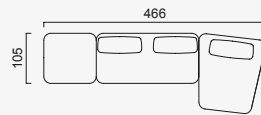

bon bon linea

- 35 density HR session sponge + 35 density Highperla session foam
- Being a bed feature (DSS mechanism)
- Deepening session (DSS mechanism)
- Plywood Frame (European Standard-10 years warranty)
- Option possibilities thanks to its modular structure
- Seat height 43 cm
- Seat height 80 cm

Side Modul (Left)

Side Modul (Right)

2 Module

Boboli Armchair

OPTION 1

OPTION 2

OPTION 3

OPTION 4

OPTION 5

OPTION 6

OPTION 7

OPTION 8

OPTION 9

OPTION 10

OPTION 11

OPTION 12

OPTION 13

OPTION 14

OPTION 15

OPTION 16

OPTION 17

OPTION 18

OPTION 19

OPTION 20