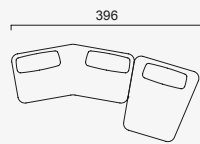

bon bon linea

- 35 density HR session sponge + 35 density Highperla session foam
- Being a bed feature (DSS mechanism)
- Deepening session (DSS mechanism)
- Plywood Frame (European Standard-10 years warranty)
- Option possibilities thanks to its modular structure
- Seat height 43 cm
- Seat height 80 cm

OPTION 13

OPTION 14

OPTION 15

OPTION 16

OPTION 17

OPTION 18

OPTION 19

OPTION 20

OPTION 21

OPTION 22

OPTION 23

OPTION 24

OPTION 25