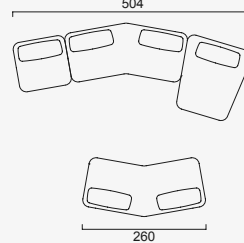

bon bon linea

- 35 density HR session sponge + 35 density Highperla session foam
- Being a bed feature (DSS mechanism)
- Deepening session (DSS mechanism)
- Plywood Frame (European Standard-10 years warranty)
- Option possibilities thanks to its modular structure
- Seat height 43 cm
- Seat height 80 cm

OPTION 21

OPTION 22

OPTION 23

OPTION 24

OPTION 25