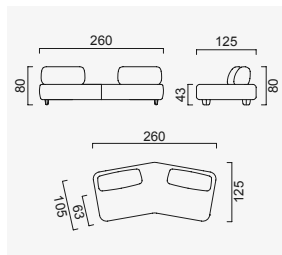

bon bon linea

- 35 density HR session sponge + 35 density Highperla session foam
- Being a bed feature (DSS mechanism)
- Deepening session (DSS mechanism)
- Plywood Frame (European Standard-10 years warranty)
- Option possibilities thanks to its modular structure
- Seat height 43 cm
- Seat height 80 cm

Wooden Based Color

2 Back Relaxing Module (Right)

2 Back Relaxing Module (Left)

Inter Module

Pouf

Corner Module

2 Angled Module

Angled Relaxing Module