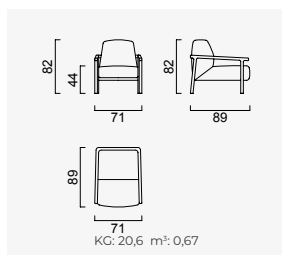

bon bon linea

- 35 density HR session sponge + 35 density Highperla session foam
- Being a bed feature (DSS mechanism)
- Deepening session (DSS mechanism)
- Plywood Frame (European Standard-10 years warranty)
- Option possibilities thanks to its modular structure
- Seat height 43 cm
- Seat height 80 cm

Side Modul (Left)

Side Modul (Right)

2 Module

Boboli Armchair

OPTION 1

OPTION 2

OPTION 3

OPTION 4