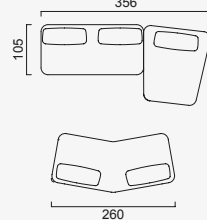

OPTION 6

OPTION 7

OPTION 8

OPTION 9

OPTION 10

OPTION 11

OPTION 23