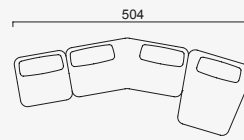

bon bon linea

- 35 density HR session sponge + 35 density Highperla session foam
- Being a bed feature (DSS mechanism)
- Deepening session (DSS mechanism)
- Plywood Frame (European Standard-10 years warranty)
- Option possibilities thanks to its modular structure
- Seat height 43 cm
- Seat height 80 cm

OPTION 13

OPTION 14

OPTION 15

OPTION 16

OPTION 17

OPTION 18

OPTION 19

OPTION 20

OPTION 21

OPTION 22

OPTION 23

OPTION 24

OPTION 25