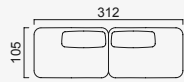

OPTION 6

OPTION 7

OPTION 8

OPTION 9

OPTION 10

OPTION 11