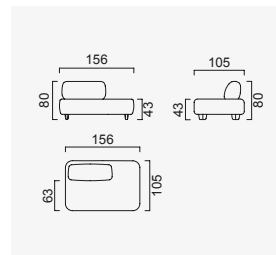

Side Modul (Right)

OPTION 4