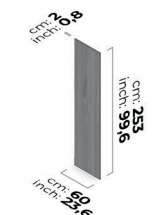

BETA BK 05-BARI DOOR DOUBLE 237 cm

BETA BK 01-SIENNA DOOR DOUBLE 257 cm

BETA BK 02-PARMA COVER DOUBLE DARK CHESTNUT 257 cm

BETA BK 02-PARMA COVER DOUBLE LIGHT OAK 257 cm

BETA BK 02-PARMA COVER SINGLE LEFT CHESTNUT 257 cm