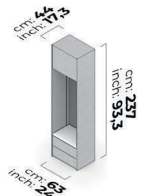

BETA BG 04-MIDDLE CABINET  
LIGHT OAK 35X237 cm

BETA BG 04-MIDDLE CABINET  
LIGHT OAK 45X237 cm

BETA BG 05-OUTER CORNER  
CABINET LEFT 237 cm

BETA BG 05-OUTER CORNER  
CABINET RIGHT 237 cm

BETA BG 06-COAT RACK  
CABINET 237 cm

BETA BG 07-ANGLED CABINET  
LEFT 237 cm

BETA BG 07-ANGLED CABINET  
RIGHT 237 cm

BETA BM 30-DOUBLE BODY  
BACK REST 1 PIECE 237 cm

BETA BM 31-DOUBLE BODY  
BACK REST 2 PCS 237 cm

BETA BM 32-DOUBLE BODY  
BACK REST 3 PCS 237 cm

BETA MAKEUP UNIT 237 cm

BETA BG 03- CORNER CABINET  
257 cm

BETA BG 04-MIDDLE CABINET  
LIGHT OAK 35X257 cm

BETA BG 04-MIDDLE CABINET  
LIGHT OAK 45X257 cm

BETA BG 05-OUTER CORNER  
CABINET LEFT 257 cm

BETA BG 05-OUTER CORNER  
CABINET RIGHT 257 cm