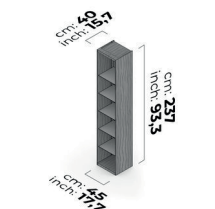

BETA BÜG 04-DARK CHESTNUT UPPER CABINET 35 cm

BETA BÜG 04-DARK CHESTNUT UPPER CABINET 45 cm

BETA BÜG 04-LIGHT OAK TOP CABINET 25 cm

BETA BÜG 04-LIGHT OAK TOP CABINET 35 cm

BETA BÜG 04-LIGHT OAK TOP CABINET 45 cm

BETA BÜG 04-SANDSTONE UPPER CABINET 25 cm

BETA TOP CABINET COVER CHESTNUT 1.8 cm

BETA TOP CABINET COVER DARK CHESTNUT 1.8 cm

BETA UPPER CABINET COVER LIGHT OAK 1.8 cm

BETA BG 04-MIDDLE CABINET CHESTNUT 25X237 cm

BETA BG 04-MIDDLE CABINET CHESTNUT 35X237 cm

BETA BG 04-MIDDLE CABINET CHESTNUT 45X237 cm

BETA BG 04-MIDDLE CABINET DARK CHESTNUT 25X237 cm

BETA BG 04-MIDDLE CABINET DARK CHESTNUT 35X237 cm

BETA BG 04-MIDDLE CABINET DARK CHESTNUT 45X237 cm