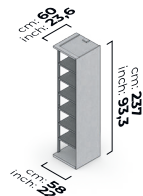

BETA BG 05-OUTER CORNER
CABINET LEFT 237 cm