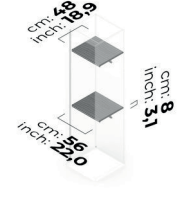

BETA BM 66-SINGLE BODY WOODEN SHELF MODULE WITH HANGERS 2 PIECES