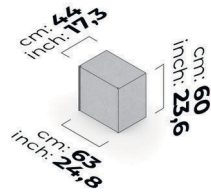

BETA BÜG 02-DOUBLE UPPER CABINET

BETA BÜG 03-CORNER UPPER CABINET

BETA BÜG 04-SANDSTONE UPPER CABINET 35 cm

BETA BÜG 04-SANDSTONE UPPER CABINET 45 cm

BETA BÜG 05-OUTER CORNER  
UPPER CABINET RIGHT

BETA BÜG 06-COAT STAND  
UPPER CABINET SANDSTONE