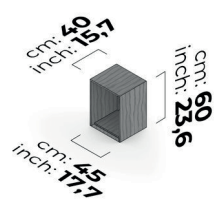

BETA BM 37-DOUBLE BODY BACK REST 2 PCS 277 cm

BETA BM 38-DOUBLE BODY BACK REST 3 PCS 277 cm

BETA MAKEUP UNIT 277 cm

BETA ANGLED UPPER CABINET COVER CHESTNUT 1.8 cm

BETA ANGLED UPPER CABINET COVER DARK CHESTNUT 1.8 cm

BETA ANGLED UPPER CABINET COVER LIGHT OAK 1.8 cm

BETA BM 52-LEATHER BOX 1 PIECE

BETA BÜG 04-CHESTNUT UPPER CABINET 25 cm

BETA BÜG 04-CHESTNUT UPPER CABINET 35 cm

BETA BÜG 04-CHESTNUT UPPER CABINET 45 cm

BETA BÜG 04-DARK CHESTNUT UPPER CABINET 25 cm

BETA BÜG 04-DARK CHESTNUT UPPER CABINET 35 cm

BETA BÜG 04-DARK CHESTNUT UPPER CABINET 45 cm

BETA BÜG 04-LIGHT OAK TOP CABINET 25 cm

BETA BÜG 04-LIGHT OAK TOP CABINET 35 cm

BETA BÜG 04-LIGHT OAK TOP CABINET 45 cm