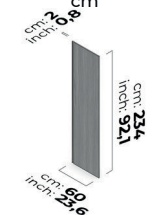

BETA BK 02-PARMA COVER SINGLE RIGHT OPEN OAK 237 cm