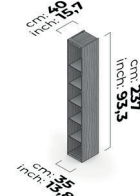

BETA BG 04-MIDDLE CABINET
LIGHT OAK 35X237 cm