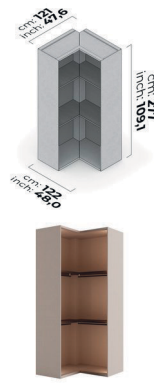

BETA MAKEUP UNIT 237 cm

BETA BG 03- CORNER CABINET  
257 cm

BETA BG 04-MIDDLE CABINET  
LIGHT OAK 35X257 cm

BETA BG 04-MIDDLE CABINET  
LIGHT OAK 45X257 cm

BETA BG 05-OUTER CORNER  
CABINET LEFT 257 cm

BETA BG 05-OUTER CORNER  
CABINET RIGHT 257 cm

BETA BG 06-COAT RACK  
CABINET 257 cm

BETA BG 07-ANGLED CABINET  
LEFT 257 cm

BETA BG 07-ANGLED CABINET  
RIGHT 257 cm

BETA BM 33-DOUBLE BODY  
BACK REST 1 PC 257 cm

BETA BM 34-DOUBLE BODY  
BACK REST 2 PCS 257 cm

BETA BM 35-DOUBLE BODY  
BACK REST 3 PCS 257 cm

BETA MAKEUP UNIT 257 cm

BETA BG 03- CORNER CABINET 277 cm

BETA BG 04-MIDDLE CABINET LIGHT OAK 35X277 cm

BETA BG 04-MIDDLE CABINET LIGHT OAK 45X277 cm

BETA BG 05- OUTER CORNER CABINET LEFT 277 cm

BETA BG 05- OUTER CORNER CABINET RIGHT 277 cm

BETA BG 06-PORTMANTO DOLABI 277 cm

BETA BG 07- ANGLED CABINET LEFT 277 cm

BETA BG 07- ANGLED CABINET RIGHT 277 cm

BETA BM 36-DOUBLE BODY BACK REST 1 PC 277 cm