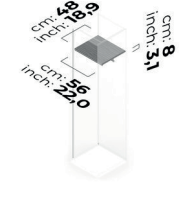

BETA BM 65-SINGLE BODY WOODEN SHELF MODULE WITH HANGER 1 PIECE