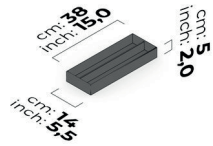

BETA BM 46-LEATHER RING  
HOLDER ORGANIZER 38 cm

BETA BM 47-LEATHER EARRING  
HOLDER ORGANIZER 38 cm

BETA BM 48-LEATHER BELTLET  
ORGANIZER 38 cm

BETA BM 49-LEATHER TIE CASE ORGANIZER 38 cm

BETA BM 50-LEATHER DRAWER PAD 33 cm