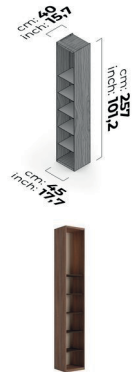

BETA MAKEUP UNIT 237 cm

BETA BG 03- CORNER CABINET  
257 cm

BETA BG 04-MIDDLE CABINET  
LIGHT OAK 35X257 cm

BETA BG 04-MIDDLE CABINET  
LIGHT OAK 45X257 cm

BETA BG 05-OUTER CORNER  
CABINET LEFT 257 cm

BETA BG 05-OUTER CORNER  
CABINET RIGHT 257 cm

BETA BM 35-DOUBLE BODY  
BACK REST 3 PCS 257 cm

BETA MAKEUP UNIT 257 cm

BETA BG 03- CORNER CABINET 277 cm

BETA BG 04-MIDDLE CABINET LIGHT OAK 35X277 cm

BETA BG 04-MIDDLE CABINET LIGHT OAK 45X277 cm

BETA BG 05- OUTER CORNER CABINET LEFT 277 cm