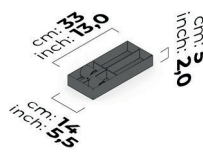

BETA BM 41-LEATHER RING  
HOLDER ORGANIZER 33 cm

BETA BM 42-LEATHER EARRING  
HOLDER ORGANIZER 33 cm

BETA BM 43-LEATHER BELTLET  
ORGANIZER 33 cm

BETA BM 44-LEATHER TIE CASE  
ORGANIZER 33 cm

BETA BM 45-LEATHER HOUR  
ORGANIZER 38 cm