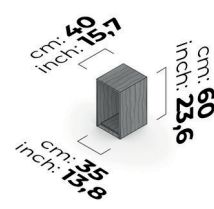

BETA BM 37-DOUBLE BODY BACK REST 2 PCS 277 cm

BETA BM 38-DOUBLE BODY BACK REST 3 PCS 277 cm

BETA MAKEUP UNIT 277 cm

BETA ANGLED UPPER CABINET COVER CHESTNUT 1.8 cm

BETA ANGLED UPPER CABINET COVER DARK CHESTNUT 1.8 cm

BETA ANGLED UPPER CABINET COVER LIGHT OAK 1.8 cm

BETA BM 52-LEATHER BOX 1 PIECE

BETA BÜG 04-CHESTNUT UPPER CABINET 25 cm

BETA BÜG 04-CHESTNUT UPPER CABINET 35 cm

BETA BÜG 04-CHESTNUT UPPER CABINET 45 cm

BETA BÜG 04-DARK CHESTNUT UPPER CABINET 25 cm

BETA BÜG 04-DARK CHESTNUT UPPER CABINET 35 cm

BETA BÜG 04-DARK CHESTNUT UPPER CABINET 45 cm

BETA BÜG 04-LIGHT OAK TOP CABINET 25 cm

BETA BÜG 04-LIGHT OAK TOP CABINET 35 cm

BETA BÜG 04-LIGHT OAK TOP CABINET 45 cm