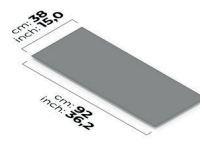

BETA BM 51-LEATHER DRAWER PAD 38 cm