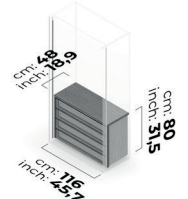

# beta

BETA ANGLED UPPER CABINET COVER SANDSTONE 1.8 cm

BETA BENCH CLOSING 2 PIECES

BETA BGÜ 05-OUTER CORNER UPPER CABINET LEFT

BETA BM 01-FOUR DRAWERS MODULE

BETA BM 02-FOUR DRAWERS MODULE WITH GLASS

BETA BM 03-TWO DRAWER MODULE