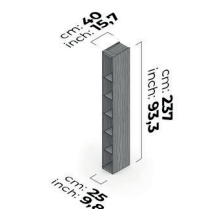

BETA BG 04-MIDDLE CABINET SANDSTONE 25X237 cm