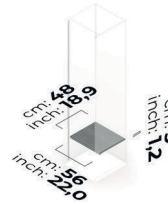

BETA BM 51-LEATHER DRAWER PAD 38 cm

BETA BM 60-SINGLE BODY TWO DRAWERS MODULE

BETA BM 61-SINGLE BODY TWO DRAWERS MODULE WITH GLASS

BETA BM 62-SINGLE BODY WOODEN SHELF MODULE 1 PIECE

BETA BM 63-SINGLE BODY WOODEN SHELF MODULE 2 PIECES