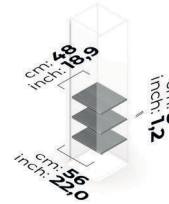

BETA BM 64-SINGLE BODY WOODEN SHELF MODULE 3 PIECES