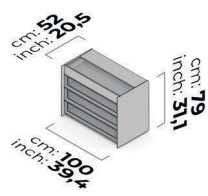

BETA BÜG 07-ANGLED UPPER  
CABINET LEFT

BETA BÜG 07-ANGLED UPPER  
CABINET RIGHT

BETA ISLAND CLOSING 2  
PIECES

BETA ISLAND MODULE

BETA TOP CABINET COVER  
SANDSTONE 1.8 cm

BETA BG 03- CORNER CABINET  
237 cm