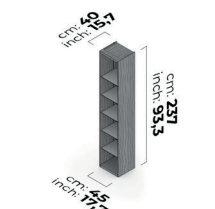

BETA BG 04-MIDDLE CABINET CHESTNUT 35X237 cm

BETA BG 04-MIDDLE CABINET CHESTNUT 45X237 cm

BETA BG 04-MIDDLE CABINET DARK CHESTNUT 25X237 cm

BETA BG 04-MIDDLE CABINET DARK CHESTNUT 35X237 cm

BETA BG 04-MIDDLE CABINET DARK CHESTNUT 45X237 cm

BETA BG 04-MIDDLE CABINET LIGHT OAK 25X237 cm

BETA BG 04-MIDDLE CABINET SANDSTONE 25X237 cm

BETA BG 04-MIDDLE CABINET SANDSTONE 35X237 cm

BETA BG 04-MIDDLE CABINET SANDSTONE 45X237 cm

BETA BG 04-MIDDLE CABINET  
CHESTNUT 25X257 cm

BETA BG 04-MIDDLE CABINET  
CHESTNUT 35X257 cm

BETA BG 04-MIDDLE CABINET  
CHESTNUT 45X257 cm

BETA BG 04-MIDDLE CABINET  
DARK CHESTNUT 25X257 cm

BETA BG 04-MIDDLE CABINET  
DARK CHESTNUT 35X257 cm

BETA BG 04-MIDDLE CABINET  
DARK CHESTNUT 45X257 cm