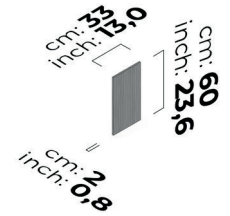

BETA BG 05- OUTER CORNER CABINET RIGHT 277 cm

BETA BG 06-PORTMANTO DOLABI 277 cm

BETA BG 07- ANGLED CABINET LEFT 277 cm

BETA BG 07- ANGLED CABINET RIGHT 277 cm

BETA BM 36-DOUBLE BODY BACK REST 1 PC 277 cm

BETA BM 37-DOUBLE BODY BACK REST 2 PCS 277 cm

BETA BM 38-DOUBLE BODY BACK REST 3 PCS 277 cm

BETA MAKEUP UNIT 277 cm

BETA ANGLED UPPER CABINET COVER CHESTNUT 1.8 cm

BETA ANGLED UPPER CABINET COVER DARK CHESTNUT 1.8 cm