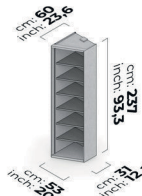

BETA BG 07-ANGLED CABINET
RIGHT 237 cm