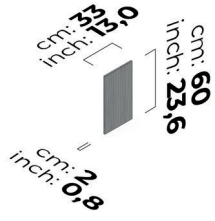

# beta

BETA ANGLED UPPER CABINET COVER SANDSTONE 1.8 cm

BETA BENCH CLOSING 2 PIECES

BETA BGÜ 05-OUTER CORNER UPPER CABINET LEFT

BETA BM 01-FOUR DRAWERS MODULE

BETA BM 02-FOUR DRAWERS MODULE WITH GLASS

BETA BM 03-TWO DRAWER MODULE