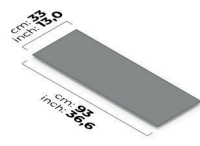

BETA BM 46-LEATHER RING  
HOLDER ORGANIZER 38 cm

BETA BM 47-LEATHER EARRING  
HOLDER ORGANIZER 38 cm

BETA BM 48-LEATHER BELTLET  
ORGANIZER 38 cm

BETA BM 49-LEATHER TIE CASE ORGANIZER 38 cm

BETA BM 50-LEATHER DRAWER PAD 33 cm