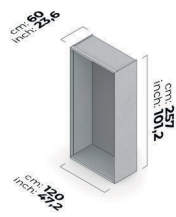

BETA BG 02-DUAL BODY 257
cm