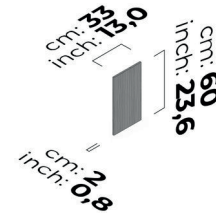

BETA BM 37-DOUBLE BODY BACK REST 2 PCS 277 cm

BETA BM 38-DOUBLE BODY BACK REST 3 PCS 277 cm

BETA MAKEUP UNIT 277 cm

BETA ANGLED UPPER CABINET COVER CHESTNUT 1.8 cm

BETA ANGLED UPPER CABINET COVER DARK CHESTNUT 1.8 cm