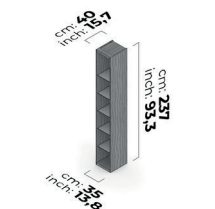

BETA BÜG 04-DARK CHESTNUT UPPER CABINET 35 cm

BETA BÜG 04-DARK CHESTNUT UPPER CABINET 45 cm

BETA BÜG 04-LIGHT OAK TOP CABINET 25 cm

BETA BÜG 04-LIGHT OAK TOP CABINET 35 cm

BETA BÜG 04-LIGHT OAK TOP CABINET 45 cm

BETA BÜG 04-SANDSTONE UPPER CABINET 25 cm

BETA TOP CABINET COVER CHESTNUT 1.8 cm

BETA TOP CABINET COVER DARK CHESTNUT 1.8 cm

BETA UPPER CABINET COVER LIGHT OAK 1.8 cm

BETA BG 04-MIDDLE CABINET CHESTNUT 25X237 cm

BETA BG 04-MIDDLE CABINET CHESTNUT 35X237 cm

BETA BG 04-MIDDLE CABINET CHESTNUT 45X237 cm

BETA BG 04-MIDDLE CABINET DARK CHESTNUT 25X237 cm

BETA BG 04-MIDDLE CABINET DARK CHESTNUT 35X237 cm

BETA BG 04-MIDDLE CABINET DARK CHESTNUT 45X237 cm