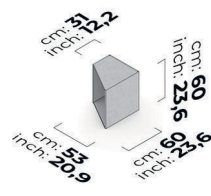

BETA BÜG 07-ANGLED UPPER
CABINET LEFT