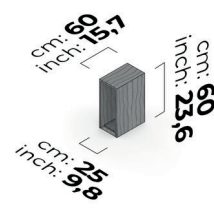

BETA BÜG 04-LIGHT OAK TOP CABINET 25 cm