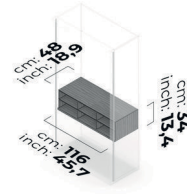

BETA BM 06-SHIRTING MODULE WITH 6 COMPARTMENTS