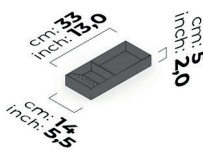

BETA BM 41-LEATHER RING  
HOLDER ORGANIZER 33 cm

BETA BM 42-LEATHER EARRING  
HOLDER ORGANIZER 33 cm

BETA BM 43-LEATHER BELTLET  
ORGANIZER 33 cm

BETA BM 44-LEATHER TIE CASE  
ORGANIZER 33 cm

BETA BM 45-LEATHER HOUR  
ORGANIZER 38 cm