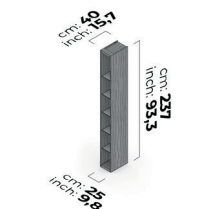

BETA BÜG 04-DARK CHESTNUT UPPER CABINET 35 cm

BETA BÜG 04-DARK CHESTNUT UPPER CABINET 45 cm

BETA BÜG 04-LIGHT OAK TOP CABINET 25 cm

BETA BÜG 04-LIGHT OAK TOP CABINET 35 cm

BETA BÜG 04-LIGHT OAK TOP CABINET 45 cm

BETA BÜG 04-SANDSTONE UPPER CABINET 25 cm

BETA TOP CABINET COVER CHESTNUT 1.8 cm

BETA TOP CABINET COVER DARK CHESTNUT 1.8 cm

BETA UPPER CABINET COVER LIGHT OAK 1.8 cm

BETA BG 04-MIDDLE CABINET CHESTNUT 25X237 cm

BETA BG 04-MIDDLE CABINET CHESTNUT 35X237 cm

BETA BG 04-MIDDLE CABINET CHESTNUT 45X237 cm

BETA BG 04-MIDDLE CABINET DARK CHESTNUT 25X237 cm

BETA BG 04-MIDDLE CABINET DARK CHESTNUT 35X237 cm

BETA BG 04-MIDDLE CABINET DARK CHESTNUT 45X237 cm