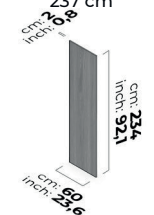

BETA BK 02-PARMA COVER SINGLE LEFT DARK CHESTNUT 237 cm