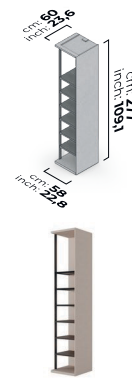

BETA BM 35-DOUBLE BODY  
BACK REST 3 PCS 257 cm

BETA MAKEUP UNIT 257 cm

BETA BG 03- CORNER CABINET 277 cm

BETA BG 04-MIDDLE CABINET LIGHT OAK 35X277 cm

BETA BG 04-MIDDLE CABINET LIGHT OAK 45X277 cm

BETA BG 05- OUTER CORNER CABINET LEFT 277 cm

BETA BG 05- OUTER CORNER CABINET RIGHT 277 cm

BETA BG 06-PORTMANTO DOLABI 277 cm

BETA BG 07- ANGLED CABINET LEFT 277 cm

BETA BG 07- ANGLED CABINET RIGHT 277 cm

BETA BM 36-DOUBLE BODY BACK REST 1 PC 277 cm