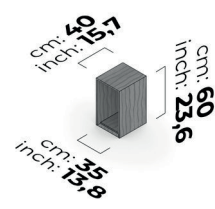

BETA BÜG 04-DARK CHESTNUT UPPER CABINET 35 cm

BETA BÜG 04-DARK CHESTNUT UPPER CABINET 45 cm

BETA BÜG 04-LIGHT OAK TOP CABINET 25 cm

BETA BÜG 04-LIGHT OAK TOP CABINET 35 cm

BETA BÜG 04-LIGHT OAK TOP CABINET 45 cm