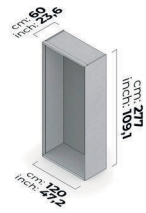

BETA BG 02-DUAL BODY 277
cm