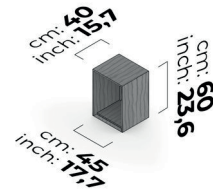

BETA BÜG 02-DOUBLE UPPER CABINET

BETA BÜG 03-CORNER UPPER CABINET

BETA BÜG 04-SANDSTONE UPPER CABINET 35 cm

BETA BÜG 04-SANDSTONE UPPER CABINET 45 cm

BETA BÜG 05-OUTER CORNER  
UPPER CABINET RIGHT

BETA BÜG 06-COAT STAND  
UPPER CABINET SANDSTONE