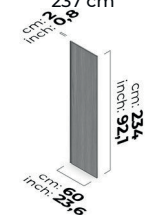

BETA BK 02-PARMA COVER SINGLE RIGHT DARK CHESTNUT 237 cm