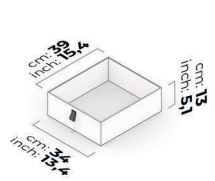

BETA BM 35-DOUBLE BODY  
BACK REST 3 PCS 257 cm

BETA MAKEUP UNIT 257 cm

BETA BG 03- CORNER CABINET 277 cm

BETA BG 04-MIDDLE CABINET LIGHT OAK 35X277 cm

BETA BG 04-MIDDLE CABINET LIGHT OAK 45X277 cm

BETA BG 05- OUTER CORNER CABINET LEFT 277 cm

BETA BG 05- OUTER CORNER CABINET RIGHT 277 cm

BETA BG 06-PORTMANTO DOLABI 277 cm

BETA BG 07- ANGLED CABINET LEFT 277 cm

BETA BG 07- ANGLED CABINET RIGHT 277 cm

BETA BM 36-DOUBLE BODY BACK REST 1 PC 277 cm

BETA BM 37-DOUBLE BODY BACK REST 2 PCS 277 cm

BETA BM 38-DOUBLE BODY BACK REST 3 PCS 277 cm

BETA MAKEUP UNIT 277 cm

BETA ANGLED UPPER CABINET COVER CHESTNUT 1.8 cm

BETA ANGLED UPPER CABINET COVER DARK CHESTNUT 1.8 cm

BETA ANGLED UPPER CABINET COVER LIGHT OAK 1.8 cm

BETA BM 52-LEATHER BOX 1 PIECE

BETA BÜG 04-CHESTNUT UPPER CABINET 25 cm

BETA BÜG 04-CHESTNUT UPPER CABINET 35 cm

BETA BÜG 04-CHESTNUT UPPER CABINET 45 cm

BETA BÜG 04-DARK CHESTNUT UPPER CABINET 25 cm