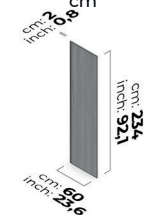

BETA BK 02-PARMA DOOR SINGLE RIGHT CHESTNUT 237 cm