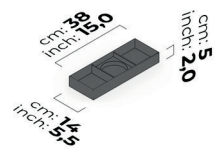

BETA BM 41-LEATHER RING  
HOLDER ORGANIZER 33 cm

BETA BM 42-LEATHER EARRING  
HOLDER ORGANIZER 33 cm

BETA BM 43-LEATHER BELTLET  
ORGANIZER 33 cm

BETA BM 44-LEATHER TIE CASE  
ORGANIZER 33 cm

BETA BM 45-LEATHER HOUR  
ORGANIZER 38 cm

BETA BM 46-LEATHER RING  
HOLDER ORGANIZER 38 cm

BETA BM 47-LEATHER EARRING  
HOLDER ORGANIZER 38 cm

BETA BM 48-LEATHER BELTLET  
ORGANIZER 38 cm

BETA BM 49-LEATHER TIE CASE ORGANIZER 38 cm

BETA BM 50-LEATHER DRAWER PAD 33 cm