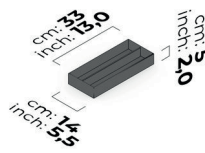

BETA BM 41-LEATHER RING  
HOLDER ORGANIZER 33 cm

BETA BM 42-LEATHER EARRING  
HOLDER ORGANIZER 33 cm

BETA BM 43-LEATHER BELTLET  
ORGANIZER 33 cm

BETA BM 44-LEATHER TIE CASE  
ORGANIZER 33 cm

BETA BM 45-LEATHER HOUR  
ORGANIZER 38 cm