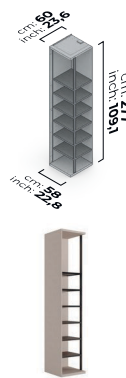

BETA MAKEUP UNIT 237 cm

BETA BG 03- CORNER CABINET  
257 cm

BETA BG 04-MIDDLE CABINET  
LIGHT OAK 35X257 cm

BETA BG 04-MIDDLE CABINET  
LIGHT OAK 45X257 cm

BETA BG 05-OUTER CORNER  
CABINET LEFT 257 cm

BETA BG 05-OUTER CORNER  
CABINET RIGHT 257 cm

BETA BG 06-COAT RACK  
CABINET 257 cm

BETA BG 07-ANGLED CABINET  
LEFT 257 cm

BETA BG 07-ANGLED CABINET  
RIGHT 257 cm

BETA BM 33-DOUBLE BODY  
BACK REST 1 PC 257 cm

BETA BM 34-DOUBLE BODY  
BACK REST 2 PCS 257 cm

BETA BM 35-DOUBLE BODY  
BACK REST 3 PCS 257 cm

BETA MAKEUP UNIT 257 cm

BETA BG 03- CORNER CABINET 277 cm

BETA BG 04-MIDDLE CABINET LIGHT OAK 35X277 cm

BETA BG 04-MIDDLE CABINET LIGHT OAK 45X277 cm

BETA BG 05- OUTER CORNER CABINET LEFT 277 cm

BETA BG 05- OUTER CORNER CABINET RIGHT 277 cm

BETA BG 06-PORTMANTO DOLABI 277 cm

BETA BG 07- ANGLED CABINET LEFT 277 cm

BETA BG 07- ANGLED CABINET RIGHT 277 cm

BETA BM 36-DOUBLE BODY BACK REST 1 PC 277 cm