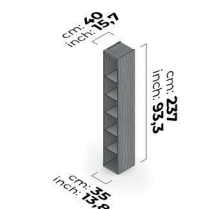

BETA BG 04-MIDDLE CABINET SANDSTONE 35X237 cm