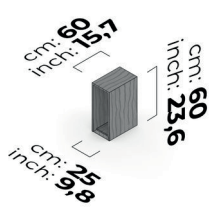

BETA BÜG 04-SANDSTONE UPPER CABINET 25 cm