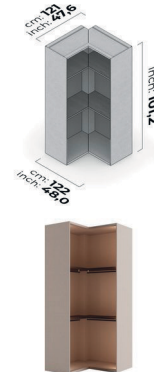

BETA BG 04-MIDDLE CABINET  
LIGHT OAK 35X237 cm

BETA BG 04-MIDDLE CABINET  
LIGHT OAK 45X237 cm

BETA BG 05-OUTER CORNER  
CABINET LEFT 237 cm

BETA BG 05-OUTER CORNER  
CABINET RIGHT 237 cm

BETA BG 06-COAT RACK  
CABINET 237 cm

BETA BG 07-ANGLED CABINET  
LEFT 237 cm

BETA BG 07-ANGLED CABINET  
RIGHT 237 cm

BETA BM 30-DOUBLE BODY  
BACK REST 1 PIECE 237 cm

BETA BM 31-DOUBLE BODY  
BACK REST 2 PCS 237 cm

BETA BM 32-DOUBLE BODY  
BACK REST 3 PCS 237 cm

BETA MAKEUP UNIT 237 cm

BETA BG 03- CORNER CABINET  
257 cm

BETA BG 04-MIDDLE CABINET  
LIGHT OAK 35X257 cm

BETA BG 04-MIDDLE CABINET  
LIGHT OAK 45X257 cm

BETA BG 05-OUTER CORNER  
CABINET LEFT 257 cm

BETA BG 05-OUTER CORNER  
CABINET RIGHT 257 cm