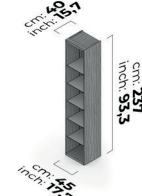

BETA BG 04-MIDDLE CABINET
LIGHT OAK 45X237 cm