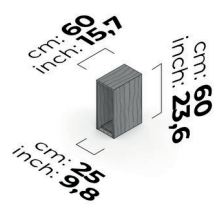

BETA BÜG 04-CHESTNUT UPPER CABINET 25 cm