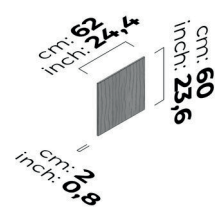

BETA BÜG 04-SANDSTONE UPPER CABINET 25 cm

BETA TOP CABINET COVER CHESTNUT 1.8 cm

BETA TOP CABINET COVER DARK CHESTNUT 1.8 cm

BETA UPPER CABINET COVER LIGHT OAK 1.8 cm

BETA BG 04-MIDDLE CABINET CHESTNUT 25X237 cm

BETA BG 04-MIDDLE CABINET CHESTNUT 35X237 cm

BETA BG 04-MIDDLE CABINET CHESTNUT 45X237 cm

BETA BG 04-MIDDLE CABINET DARK CHESTNUT 25X237 cm

BETA BG 04-MIDDLE CABINET DARK CHESTNUT 35X237 cm

BETA BG 04-MIDDLE CABINET DARK CHESTNUT 45X237 cm