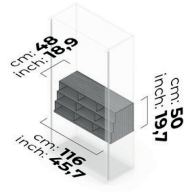

BETA BM 05-SHIRTING MODULE WITH 9 COMPARTMENTS