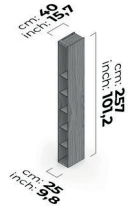

BETA BG 04-MIDDLE CABINET LIGHT OAK 25X237 cm

BETA BG 04-MIDDLE CABINET SANDSTONE 25X237 cm

BETA BG 04-MIDDLE CABINET SANDSTONE 35X237 cm

BETA BG 04-MIDDLE CABINET SANDSTONE 45X237 cm

BETA BG 04-MIDDLE CABINET  
CHESTNUT 25X257 cm