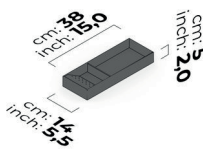

BETA BM 41-LEATHER RING  
HOLDER ORGANIZER 33 cm

BETA BM 42-LEATHER EARRING  
HOLDER ORGANIZER 33 cm

BETA BM 43-LEATHER BELTLET  
ORGANIZER 33 cm

BETA BM 44-LEATHER TIE CASE  
ORGANIZER 33 cm

BETA BM 45-LEATHER HOUR  
ORGANIZER 38 cm

BETA BM 46-LEATHER RING  
HOLDER ORGANIZER 38 cm

BETA BM 47-LEATHER EARRING  
HOLDER ORGANIZER 38 cm

BETA BM 48-LEATHER BELTLET  
ORGANIZER 38 cm

BETA BM 49-LEATHER TIE CASE ORGANIZER 38 cm

BETA BM 50-LEATHER DRAWER PAD 33 cm