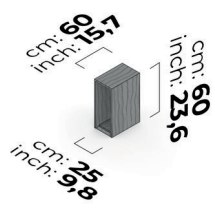

BETA ANGLED UPPER CABINET COVER LIGHT OAK 1.8 cm

BETA BM 52-LEATHER BOX 1 PIECE

BETA BÜG 04-CHESTNUT UPPER CABINET 25 cm

BETA BÜG 04-CHESTNUT UPPER CABINET 35 cm

BETA BÜG 04-CHESTNUT UPPER CABINET 45 cm

BETA BÜG 04-DARK CHESTNUT UPPER CABINET 25 cm

BETA BÜG 04-DARK CHESTNUT UPPER CABINET 35 cm

BETA BÜG 04-DARK CHESTNUT UPPER CABINET 45 cm

BETA BÜG 04-LIGHT OAK TOP CABINET 25 cm

BETA BÜG 04-LIGHT OAK TOP CABINET 35 cm

BETA BÜG 04-LIGHT OAK TOP CABINET 45 cm