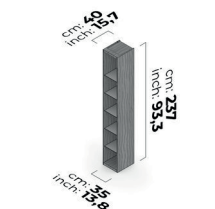

BETA BG 04-MIDDLE CABINET CHESTNUT 35X237 cm

BETA BG 04-MIDDLE CABINET CHESTNUT 45X237 cm

BETA BG 04-MIDDLE CABINET DARK CHESTNUT 25X237 cm

BETA BG 04-MIDDLE CABINET DARK CHESTNUT 35X237 cm

BETA BG 04-MIDDLE CABINET DARK CHESTNUT 45X237 cm