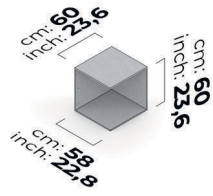

BETA BÜG 02-DOUBLE UPPER CABINET

BETA BÜG 03-CORNER UPPER CABINET

BETA BÜG 04-SANDSTONE UPPER CABINET 35 cm

BETA BÜG 04-SANDSTONE UPPER CABINET 45 cm

BETA BÜG 05-OUTER CORNER  
UPPER CABINET RIGHT

BETA BÜG 06-COAT STAND  
UPPER CABINET SANDSTONE