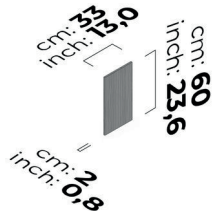

BETA ANGLED UPPER CABINET COVER LIGHT OAK 1.8 cm