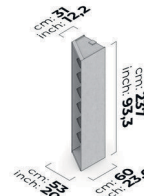

BETA BG 07-ANGLED CABINET
LEFT 237 cm