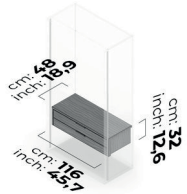

# beta

BETA ANGLED UPPER CABINET COVER SANDSTONE 1.8 cm

BETA BENCH CLOSING 2 PIECES

BETA BGÜ 05-OUTER CORNER UPPER CABINET LEFT

BETA BM 01-FOUR DRAWERS MODULE

BETA BM 02-FOUR DRAWERS MODULE WITH GLASS

BETA BM 03-TWO DRAWER MODULE