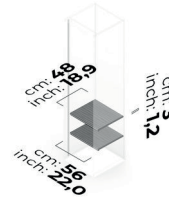

BETA BM 46-LEATHER RING  
HOLDER ORGANIZER 38 cm

BETA BM 47-LEATHER EARRING  
HOLDER ORGANIZER 38 cm

BETA BM 48-LEATHER BELTLET  
ORGANIZER 38 cm

BETA BM 49-LEATHER TIE CASE ORGANIZER 38 cm

BETA BM 50-LEATHER DRAWER PAD 33 cm

BETA BM 51-LEATHER DRAWER PAD 38 cm

BETA BM 60-SINGLE BODY TWO DRAWERS MODULE

BETA BM 61-SINGLE BODY TWO DRAWERS MODULE WITH GLASS

BETA BM 62-SINGLE BODY WOODEN SHELF MODULE 1 PIECE

BETA BM 63-SINGLE BODY WOODEN SHELF MODULE 2 PIECES