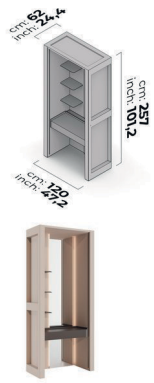

BETA MAKEUP UNIT 237 cm

BETA BG 03- CORNER CABINET  
257 cm

BETA BG 04-MIDDLE CABINET  
LIGHT OAK 35X257 cm

BETA BG 04-MIDDLE CABINET  
LIGHT OAK 45X257 cm

BETA BG 05-OUTER CORNER  
CABINET LEFT 257 cm

BETA BG 05-OUTER CORNER  
CABINET RIGHT 257 cm

BETA BG 06-COAT RACK  
CABINET 257 cm

BETA BG 07-ANGLED CABINET  
LEFT 257 cm

BETA BG 07-ANGLED CABINET  
RIGHT 257 cm

BETA BM 33-DOUBLE BODY  
BACK REST 1 PC 257 cm

BETA BM 34-DOUBLE BODY  
BACK REST 2 PCS 257 cm

BETA BM 35-DOUBLE BODY  
BACK REST 3 PCS 257 cm

BETA MAKEUP UNIT 257 cm

BETA BG 03- CORNER CABINET 277 cm

BETA BG 04-MIDDLE CABINET LIGHT OAK 35X277 cm

BETA BG 04-MIDDLE CABINET LIGHT OAK 45X277 cm

BETA BG 05- OUTER CORNER CABINET LEFT 277 cm

BETA BG 05- OUTER CORNER CABINET RIGHT 277 cm

BETA BG 06-PORTMANTO DOLABI 277 cm

BETA BG 07- ANGLED CABINET LEFT 277 cm

BETA BG 07- ANGLED CABINET RIGHT 277 cm

BETA BM 36-DOUBLE BODY BACK REST 1 PC 277 cm