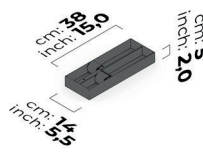

BETA BM 41-LEATHER RING  
HOLDER ORGANIZER 33 cm

BETA BM 42-LEATHER EARRING  
HOLDER ORGANIZER 33 cm

BETA BM 43-LEATHER BELTLET  
ORGANIZER 33 cm

BETA BM 44-LEATHER TIE CASE  
ORGANIZER 33 cm

BETA BM 45-LEATHER HOUR  
ORGANIZER 38 cm

BETA BM 46-LEATHER RING  
HOLDER ORGANIZER 38 cm

BETA BM 47-LEATHER EARRING  
HOLDER ORGANIZER 38 cm

BETA BM 48-LEATHER BELTLET  
ORGANIZER 38 cm

BETA BM 49-LEATHER TIE CASE ORGANIZER 38 cm

BETA BM 50-LEATHER DRAWER PAD 33 cm