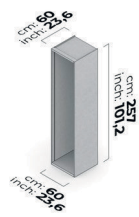

beta 257 bodies

BETA BG 01-SINGLE BODY 257
cm