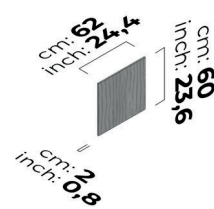

BETA TOP CABINET COVER DARK CHESTNUT 1.8 cm