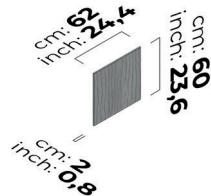

BETA BÜG 07-ANGLED UPPER  
CABINET LEFT

BETA BÜG 07-ANGLED UPPER  
CABINET RIGHT

BETA ISLAND CLOSING 2  
PIECES

BETA ISLAND MODULE

BETA TOP CABINET COVER  
SANDSTONE 1.8 cm

BETA BG 03- CORNER CABINET  
237 cm