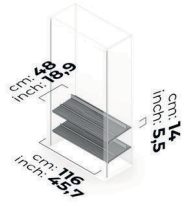

BETA BM 19-SHOE RACK
MODULE 2 PIECES