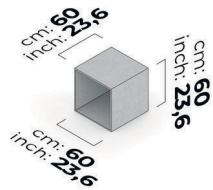

BETA BÜG 02-DOUBLE UPPER CABINET

BETA BÜG 03-CORNER UPPER CABINET

BETA BÜG 04-SANDSTONE UPPER CABINET 35 cm

BETA BÜG 04-SANDSTONE UPPER CABINET 45 cm

BETA BÜG 05-OUTER CORNER  
UPPER CABINET RIGHT

BETA BÜG 06-COAT STAND  
UPPER CABINET SANDSTONE