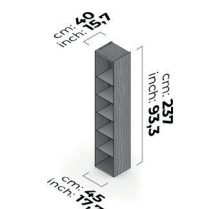

BETA BG 04-MIDDLE CABINET CHESTNUT 35X237 cm

BETA BG 04-MIDDLE CABINET CHESTNUT 45X237 cm

BETA BG 04-MIDDLE CABINET DARK CHESTNUT 25X237 cm

BETA BG 04-MIDDLE CABINET DARK CHESTNUT 35X237 cm

BETA BG 04-MIDDLE CABINET DARK CHESTNUT 45X237 cm

BETA BG 04-MIDDLE CABINET LIGHT OAK 25X237 cm

BETA BG 04-MIDDLE CABINET SANDSTONE 25X237 cm

BETA BG 04-MIDDLE CABINET SANDSTONE 35X237 cm

BETA BG 04-MIDDLE CABINET SANDSTONE 45X237 cm

BETA BG 04-MIDDLE CABINET  
CHESTNUT 25X257 cm