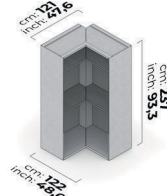

BETA BÜG 02-DOUBLE UPPER CABINET

BETA BÜG 03-CORNER UPPER CABINET

BETA BÜG 04-SANDSTONE UPPER CABINET 35 cm

BETA BÜG 04-SANDSTONE UPPER CABINET 45 cm

BETA BÜG 05-OUTER CORNER  
UPPER CABINET RIGHT

BETA BÜG 06-COAT STAND  
UPPER CABINET SANDSTONE

BETA BÜG 07-ANGLED UPPER  
CABINET LEFT

BETA BÜG 07-ANGLED UPPER  
CABINET RIGHT

BETA ISLAND CLOSING 2  
PIECES

BETA ISLAND MODULE

BETA TOP CABINET COVER  
SANDSTONE 1.8 cm

BETA BG 03- CORNER CABINET  
237 cm

BETA BG 04-MIDDLE CABINET  
LIGHT OAK 35X237 cm

BETA BG 04-MIDDLE CABINET  
LIGHT OAK 45X237 cm

BETA BG 05-OUTER CORNER  
CABINET LEFT 237 cm

BETA BG 05-OUTER CORNER  
CABINET RIGHT 237 cm

BETA BG 06-COAT RACK  
CABINET 237 cm