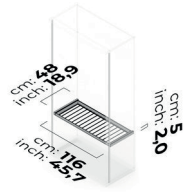

# beta

BETA ANGLED UPPER CABINET COVER SANDSTONE 1.8 cm

BETA BENCH CLOSING 2 PIECES

BETA BGÜ 05-OUTER CORNER UPPER CABINET LEFT

BETA BM 01-FOUR DRAWERS MODULE

BETA BM 02-FOUR DRAWERS MODULE WITH GLASS

BETA BM 03-TWO DRAWER MODULE

BETA BM 04-TWO DRAWERS MODULE WITH GLASS

BETA BM 05-SHIRTING MODULE WITH 9 COMPARTMENTS

BETA BM 06-SHIRTING MODULE WITH 6 COMPARTMENTS

BETA BM 07-LONG POST SHELF MODULE

BETA BM 08-JEWELRY MODULE

BETA BM 09-TROUSERS MODULE