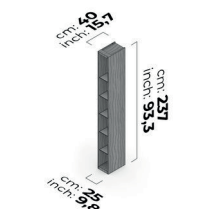

BETA BG 04-MIDDLE CABINET LIGHT OAK 25X237 cm