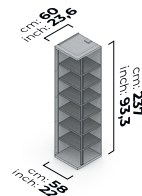

BETA BG 04-MIDDLE CABINET  
LIGHT OAK 35X237 cm

BETA BG 04-MIDDLE CABINET  
LIGHT OAK 45X237 cm

BETA BG 05-OUTER CORNER  
CABINET LEFT 237 cm

BETA BG 05-OUTER CORNER  
CABINET RIGHT 237 cm

BETA BG 06-COAT RACK  
CABINET 237 cm

BETA MAKEUP UNIT 237 cm

BETA BG 03- CORNER CABINET  
257 cm

BETA BG 04-MIDDLE CABINET  
LIGHT OAK 35X257 cm

BETA BG 04-MIDDLE CABINET  
LIGHT OAK 45X257 cm

BETA BG 05-OUTER CORNER  
CABINET LEFT 257 cm

BETA BG 05-OUTER CORNER  
CABINET RIGHT 257 cm