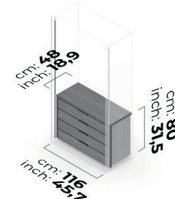

# beta

BETA ANGLED UPPER CABINET COVER SANDSTONE 1.8 cm

BETA BENCH CLOSING 2 PIECES

BETA BGÜ 05-OUTER CORNER UPPER CABINET LEFT

BETA BM 01-FOUR DRAWERS MODULE

BETA BM 02-FOUR DRAWERS MODULE WITH GLASS

BETA BM 03-TWO DRAWER MODULE