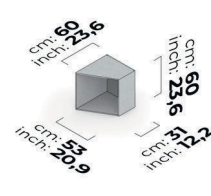

BETA BÜG 07-ANGLED UPPER
CABINET RIGHT