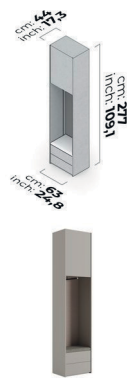

BETA MAKEUP UNIT 237 cm

BETA BG 03- CORNER CABINET  
257 cm

BETA BG 04-MIDDLE CABINET  
LIGHT OAK 35X257 cm

BETA BG 04-MIDDLE CABINET  
LIGHT OAK 45X257 cm

BETA BG 05-OUTER CORNER  
CABINET LEFT 257 cm

BETA BG 05-OUTER CORNER  
CABINET RIGHT 257 cm

BETA BM 35-DOUBLE BODY  
BACK REST 3 PCS 257 cm

BETA MAKEUP UNIT 257 cm

BETA BG 03- CORNER CABINET 277 cm

BETA BG 04-MIDDLE CABINET LIGHT OAK 35X277 cm

BETA BG 04-MIDDLE CABINET LIGHT OAK 45X277 cm

BETA BG 05- OUTER CORNER CABINET LEFT 277 cm

BETA BG 05- OUTER CORNER CABINET RIGHT 277 cm

BETA BG 06-PORTMANTO DOLABI 277 cm

BETA BG 07- ANGLED CABINET LEFT 277 cm

BETA BG 07- ANGLED CABINET RIGHT 277 cm

BETA BM 36-DOUBLE BODY BACK REST 1 PC 277 cm