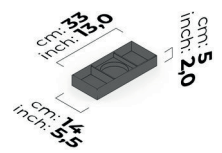

BETA BM 41-LEATHER RING  
HOLDER ORGANIZER 33 cm

BETA BM 42-LEATHER EARRING  
HOLDER ORGANIZER 33 cm

BETA BM 43-LEATHER BELTLET  
ORGANIZER 33 cm

BETA BM 44-LEATHER TIE CASE  
ORGANIZER 33 cm

BETA BM 45-LEATHER HOUR  
ORGANIZER 38 cm