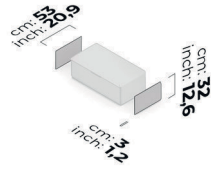

# beta

BETA ANGLED UPPER CABINET COVER SANDSTONE 1.8 cm

BETA BENCH CLOSING 2 PIECES

BETA BGÜ 05-OUTER CORNER UPPER CABINET LEFT

BETA BM 01-FOUR DRAWERS MODULE

BETA BM 02-FOUR DRAWERS MODULE WITH GLASS

BETA BM 03-TWO DRAWER MODULE