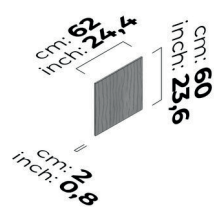

BETA TOP CABINET COVER CHESTNUT 1.8 cm