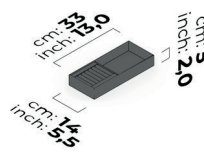

BETA BM 41-LEATHER RING  
HOLDER ORGANIZER 33 cm

BETA BM 42-LEATHER EARRING  
HOLDER ORGANIZER 33 cm

BETA BM 43-LEATHER BELTLET  
ORGANIZER 33 cm

BETA BM 44-LEATHER TIE CASE  
ORGANIZER 33 cm

BETA BM 45-LEATHER HOUR  
ORGANIZER 38 cm