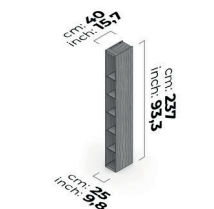

BETA BÜG 04-DARK CHESTNUT UPPER CABINET 35 cm

BETA BÜG 04-DARK CHESTNUT UPPER CABINET 45 cm

BETA BÜG 04-LIGHT OAK TOP CABINET 25 cm

BETA BÜG 04-LIGHT OAK TOP CABINET 35 cm

BETA BÜG 04-LIGHT OAK TOP CABINET 45 cm

BETA BÜG 04-SANDSTONE UPPER CABINET 25 cm

BETA TOP CABINET COVER CHESTNUT 1.8 cm

BETA TOP CABINET COVER DARK CHESTNUT 1.8 cm

BETA UPPER CABINET COVER LIGHT OAK 1.8 cm

BETA BG 04-MIDDLE CABINET CHESTNUT 25X237 cm

BETA BG 04-MIDDLE CABINET CHESTNUT 35X237 cm

BETA BG 04-MIDDLE CABINET CHESTNUT 45X237 cm

BETA BG 04-MIDDLE CABINET DARK CHESTNUT 25X237 cm

BETA BG 04-MIDDLE CABINET DARK CHESTNUT 35X237 cm

BETA BG 04-MIDDLE CABINET DARK CHESTNUT 45X237 cm