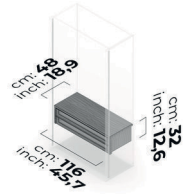

BETA BM 04-TWO DRAWERS MODULE WITH GLASS