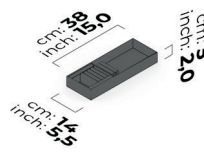

BETA BM 41-LEATHER RING  
HOLDER ORGANIZER 33 cm

BETA BM 42-LEATHER EARRING  
HOLDER ORGANIZER 33 cm

BETA BM 43-LEATHER BELTLET  
ORGANIZER 33 cm

BETA BM 44-LEATHER TIE CASE  
ORGANIZER 33 cm

BETA BM 45-LEATHER HOUR  
ORGANIZER 38 cm

BETA BM 46-LEATHER RING  
HOLDER ORGANIZER 38 cm

BETA BM 47-LEATHER EARRING  
HOLDER ORGANIZER 38 cm

BETA BM 48-LEATHER BELTLET  
ORGANIZER 38 cm

BETA BM 49-LEATHER TIE CASE ORGANIZER 38 cm

BETA BM 50-LEATHER DRAWER PAD 33 cm