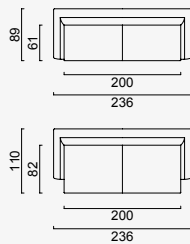

aston villa

- Bed feature (Single Bed)
- Extended seats in depth (Single Bed)
- 35 density high-resilient seat foam
- Frame strengthened with ply-Wooden
- HYPER sponge on the back
- Frame strengthened with ply-Wooden (10 year warranty compliance with European norms)
- Seating height 41 cm
- Sofa height 75 cm

Metal Leg Color

Wooden Based Color

4 Sofa

KG: 72,4 m²: 1,49

3 Sofa

KG: 68,9 m²: 1,29

Paris Armchair

KG: 18,4 m²: 0,50

Moi Armchair (Metal)

KG: 24,0 m²: 0,71