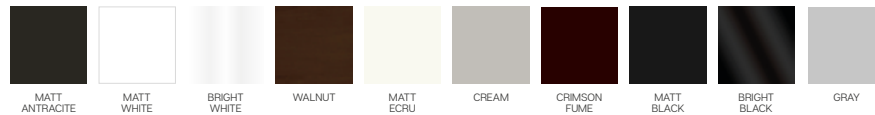

aston villa

- Bed feature (Single Bed)
- Extended seats in depth (Single Bed)
- 35 density high-resilient seat foam
- Frame strengthened with ply-Wooden
- HYPER sponge on the back
- Frame strengthened with ply-Wooden (10 year warranty compliance with European norms)
- Seating height 41 cm
- Sofa height 75 cm

Metal Leg Color

Wooden Based Color

4 Sofa

KG: 72,4 m²: 1,49

3 Sofa

KG: 68,9 m²: 1,29

Paris Armchair

KG: 18,4 m²: 0,50