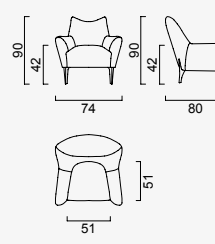

aston villa

- Bed feature (Single Bed)
- Extended seats in depth (Single Bed)
- 35 density high-resilient seat foam
- Frame strengthened with ply-Wooden
- HYPER sponge on the back
- Frame strengthened with ply-Wooden (10 year warranty compliance with European norms)
- Seating height 41 cm
- Sofa height 75 cm

Metal Leg Color

Wooden Based Color

4 Sofa

KG: 72,4 m²: 1,49

3 Sofa

KG: 68,9 m²: 1,29

Paris Armchair

KG: 18,4 m²: 0,50

Moi Armchair (Metal)

KG: 24,0 m²: 0,71