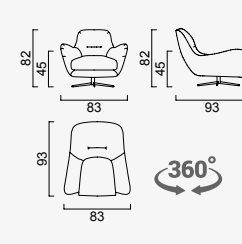

aston villa

- Bed feature (Single Bed)
- Extended seats in depth (Single Bed)
- 35 density high-resilient seat foam
- Frame strengthened with ply-Wooden
- HYPER sponge on the back
- Frame strengthened with ply-Wooden (10 year warranty compliance with European norms)
- Seating height 41 cm
- Sofa height 75 cm

Metal Leg Color

Wooden Based Color

4 Sofa

KG: 72,4 m²: 1,49

3 Sofa

KG: 68,9 m²: 1,29

Paris Armchair

KG: 18,4 m²: 0,50

Moi Armchair (Metal)

KG: 24,0 m²: 0,71