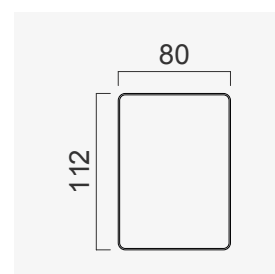

Alfa Bed (200)

Wood Black Marble
25 CM

Wood White Marble
25 CM

Wood (Aral)
25 CM

Wood (Nevada)
25 CM

Wood White Matt
25 CM

Wood Black Matt
25 CM

Upholstery
25 CM

Quilted Upholstery
(BUTTON 80 CM)

Quilted Upholstery
(SQUARE 80 CM)

Quilted Upholstery
(SPLITTING 80 CM)

Quilted Upholstery
(CROSS 80 CM)

Flat Upholstery
80 CM

Wood (Aral)
80 CM

Wood Black Matt
80 CM

Black Smoked Glass
80 CM

Wood (Nevada)
80 CM

Wood White Matt
80 CM CM

Quilted Upholstery
(BUTTON 140 CM)

Quilted Upholstery
(SQUARE 140 CM)

Quilted Upholstery
(SPLITTING 140 CM)

Quilted Upholstery
(CROSS 140 CM)

Flat Upholstery
140 CM