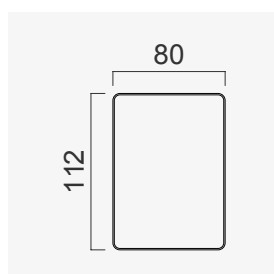

Alfa Bed (200)

Wood Black Marble
25 CM

Wood White Marble
25 CM

Wood (Aral)
25 CM

Wood (Nevada)
25 CM

Wood White Matt
25 CM

Wood Black Matt
25 CM

Upholstery
25 CM

Quilted Upholstery
(BUTTON 80 CM)

Quilted Upholstery
(SQUARE 80 CM)

Quilted Upholstery
(SPLITTING 80 CM)

Quilted Upholstery
(CROSS 80 CM)

Flat Upholstery
80 CM

Wood (Aral)
80 CM

Wood Black Matt
80 CM

Black Smoked Glass
80 CM

Wood (Nevada)
80 CM

Wood White Matt
80 CM CM

Quilted Upholstery
(BUTTON 140 CM)

Quilted Upholstery
(SQUARE 140 CM)

Quilted Upholstery
(SPLITTING 140 CM)

Quilted Upholstery
(CROSS 140 CM)

Flat Upholstery
140 CM