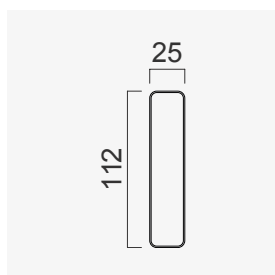

alfa bed

25cm Module
(upholstery)

80cm Module
(upholstery)

140cm Module
(upholstery)

Alfa Bed (120)

Alfa Bed (140)

Alfa Bed (160)

Alfa Bed (180)

Alfa Bed (200)

Wood Black Marble
25 CM

Wood White Marble
25 CM

Wood (Aral)
25 CM

Wood (Nevada)
25 CM

Wood White Matt
25 CM

Wood Black Matt
25 CM

Upholstery
25 CM

Quilted Upholstery
(BUTTON 80 CM)

Quilted Upholstery
(SQUARE 80 CM)

Quilted Upholstery
(SPLITTING 80 CM)

Quilted Upholstery
(CROSS 80 CM)

Flat Upholstery
80 CM

Wood (Aral)
80 CM

Wood Black Matt
80 CM

Black Smoked Glass
80 CM

Wood (Nevada)
80 CM

Wood White Matt
80 CM CM

Quilted Upholstery
(BUTTON 140 CM)

Quilted Upholstery
(SQUARE 140 CM)

Quilted Upholstery
(SPLITTING 140 CM)

Quilted Upholstery
(CROSS 140 CM)

Flat Upholstery
140 CM