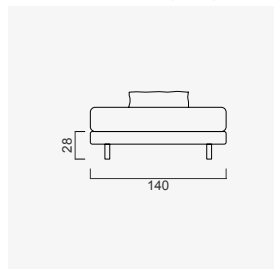

alfa bed

25cm Module
(upholstery)

80cm Module
(upholstery)

140cm Module
(upholstery)

Alfa Bed (120)

Alfa Bed (140)

Alfa Bed (160)

Alfa Bed (180)

Alfa Bed (200)

Wood Black Marble
25 CM

Wood White Marble
25 CM

Wood (Aral)
25 CM

Wood (Nevada)
25 CM

Wood White Matt
25 CM

Wood Black Matt
25 CM

Upholstery
25 CM

Quilted Upholstery
(BUTTON 80 CM)

Quilted Upholstery
(SQUARE 80 CM)

Quilted Upholstery
(SPLITTING 80 CM)

Quilted Upholstery
(CROSS 80 CM)

Flat Upholstery
80 CM

Wood (Aral)
80 CM

Wood Black Matt
80 CM

Black Smoked Glass
80 CM

Wood (Nevada)
80 CM

Wood White Matt
80 CM CM

Quilted Upholstery
(BUTTON 140 CM)

Quilted Upholstery
(SQUARE 140 CM)

Quilted Upholstery
(SPLITTING 140 CM)

Quilted Upholstery
(CROSS 140 CM)

Flat Upholstery
140 CM