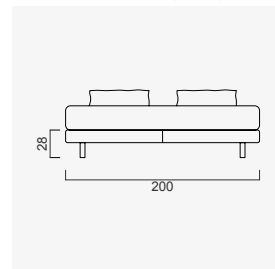

alfa bed

25cm Module
(upholstery)

80cm Module
(upholstery)

140cm Module
(upholstery)

Alfa Bed (120)

Alfa Bed (140)

Alfa Bed (160)

Alfa Bed (180)

Alfa Bed (200)

Wood Black Marble
25 CM

Wood White Marble
25 CM

Wood (Aral)
25 CM

Wood (Nevada)
25 CM

Wood White Matt
25 CM

Wood Black Matt
25 CM

Upholstery
25 CM

Quilted Upholstery
(BUTTON 80 CM)

Quilted Upholstery
(SQUARE 80 CM)

Quilted Upholstery
(SPLITTING 80 CM)

Quilted Upholstery
(CROSS 80 CM)

Flat Upholstery
80 CM

Wood (Aral)
80 CM

Wood Black Matt
80 CM

Black Smoked Glass
80 CM

Wood (Nevada)
80 CM

Wood White Matt
80 CM CM

Quilted Upholstery
(BUTTON 140 CM)

Quilted Upholstery
(SQUARE 140 CM)

Quilted Upholstery
(SPLITTING 140 CM)

Quilted Upholstery
(CROSS 140 CM)

Flat Upholstery
140 CM