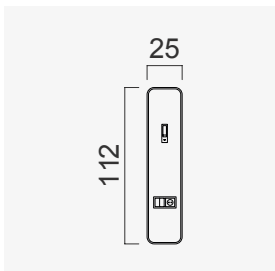

Alfa Bed (200)

Wood Black Marble
25 CM

Wood White Marble
25 CM

Wood (Aral)
25 CM

Wood (Nevada)
25 CM

Wood White Matt
25 CM

Wood Black Matt
25 CM

Upholstery
25 CM

Quilted Upholstery
(BUTTON 80 CM)

Quilted Upholstery
(SQUARE 80 CM)

Quilted Upholstery
(SPLITTING 80 CM)

Quilted Upholstery
(CROSS 80 CM)

Flat Upholstery
80 CM

Wood (Aral)
80 CM

Wood Black Matt
80 CM

Black Smoked Glass
80 CM