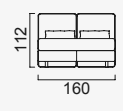

Wood (Nevada)
80 CM

Wood White Matt
80 CM CM

Quilted Upholstery
(BUTTON 140 CM)

Quilted Upholstery
(SQUARE 140 CM)

Quilted Upholstery
(SPLITTING 140 CM)

Quilted Upholstery
(CROSS 140 CM)

Flat Upholstery
140 CM

OPTION 7

OPTION 8

OPTION 9

OPTION 10

OPTION 11

OPTION 12

OPTION 13

OPTION 14