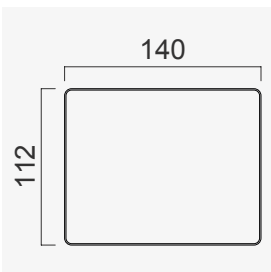

Quilted Upholstery
(BUTTON 80 CM)

Quilted Upholstery
(SQUARE 80 CM)

Quilted Upholstery
(SPLITTING 80 CM)

Quilted Upholstery
(CROSS 80 CM)

Flat Upholstery
80 CM

Wood (Aral)
80 CM

Wood Black Matt
80 CM

Black Smoked Glass
80 CM

Wood (Nevada)
80 CM

Wood White Matt
80 CM CM

Quilted Upholstery
(BUTTON 140 CM)

Quilted Upholstery
(SQUARE 140 CM)

Quilted Upholstery
(SPLITTING 140 CM)

Quilted Upholstery
(CROSS 140 CM)

Flat Upholstery
140 CM