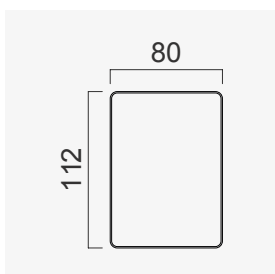

Alfa Bed (200)

Wood Black Marble
25 CM

Wood White Marble
25 CM

Wood (Aral)
25 CM

Wood (Nevada)
25 CM

Wood White Matt
25 CM

Wood Black Matt
25 CM

Upholstery
25 CM

Quilted Upholstery
(BUTTON 80 CM)

Quilted Upholstery
(SQUARE 80 CM)

Quilted Upholstery
(SPLITTING 80 CM)

Quilted Upholstery
(CROSS 80 CM)

Flat Upholstery
80 CM

Wood (Aral)
80 CM

Wood Black Matt
80 CM

Black Smoked Glass
80 CM

Wood (Nevada)
80 CM

Wood White Matt
80 CM CM

Quilted Upholstery
(BUTTON 140 CM)

Quilted Upholstery
(SQUARE 140 CM)

Quilted Upholstery
(SPLITTING 140 CM)

Quilted Upholstery
(CROSS 140 CM)

Flat Upholstery
140 CM