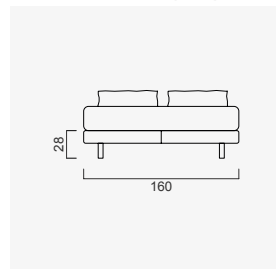

alfa bed

25cm Module
(upholstery)

80cm Module
(upholstery)

140cm Module
(upholstery)

Alfa Bed (120)

Alfa Bed (140)

Alfa Bed (160)

Alfa Bed (180)

Alfa Bed (200)

Wood Black Marble
25 CM

Wood White Marble
25 CM

Wood (Aral)
25 CM

Wood (Nevada)
25 CM

Wood White Matt
25 CM

Wood Black Matt
25 CM

Upholstery
25 CM

Quilted Upholstery
(BUTTON 80 CM)

Quilted Upholstery
(SQUARE 80 CM)

Quilted Upholstery
(SPLITTING 80 CM)

Quilted Upholstery
(CROSS 80 CM)

Flat Upholstery
80 CM

Wood (Aral)
80 CM

Wood Black Matt
80 CM

Black Smoked Glass
80 CM

Wood (Nevada)
80 CM

Wood White Matt
80 CM CM

Quilted Upholstery
(BUTTON 140 CM)

Quilted Upholstery
(SQUARE 140 CM)

Quilted Upholstery
(SPLITTING 140 CM)

Quilted Upholstery
(CROSS 140 CM)

Flat Upholstery
140 CM