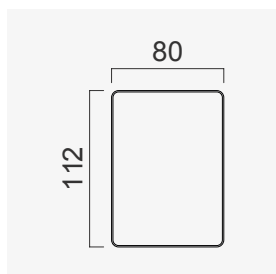

alfa bed

25cm Module
(upholstery)

80cm Module
(upholstery)

140cm Module
(upholstery)

Alfa Bed (120)

Alfa Bed (140)

Alfa Bed (160)

Alfa Bed (180)

Alfa Bed (200)

Wood Black Marble
25 CM

Wood White Marble
25 CM

Wood (Aral)
25 CM

Wood (Nevada)
25 CM

Wood White Matt
25 CM

Wood Black Matt
25 CM

Upholstery
25 CM

Quilted Upholstery
(BUTTON 80 CM)

Quilted Upholstery
(SQUARE 80 CM)

Quilted Upholstery
(SPLITTING 80 CM)

Quilted Upholstery
(CROSS 80 CM)

Flat Upholstery
80 CM

Wood (Aral)
80 CM

Wood Black Matt
80 CM

Black Smoked Glass
80 CM

Wood (Nevada)
80 CM

Wood White Matt
80 CM CM

Quilted Upholstery
(BUTTON 140 CM)

Quilted Upholstery
(SQUARE 140 CM)

Quilted Upholstery
(SPLITTING 140 CM)

Quilted Upholstery
(CROSS 140 CM)

Flat Upholstery
140 CM