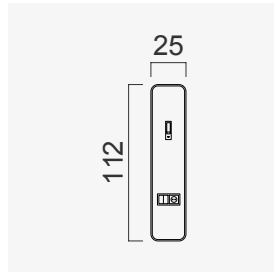

Alfa Bed (200)

Wood Black Marble
25 CM

Wood White Marble
25 CM

Wood (Aral)
25 CM

Wood (Nevada)
25 CM

Wood White Matt
25 CM

Wood Black Matt
25 CM

Upholstery
25 CM

Quilted Upholstery
(BUTTON 80 CM)

Quilted Upholstery
(SQUARE 80 CM)

Quilted Upholstery
(SPLITTING 80 CM)

Quilted Upholstery
(CROSS 80 CM)

Flat Upholstery
80 CM

Wood (Aral)
80 CM

Wood Black Matt
80 CM

Black Smoked Glass
80 CM