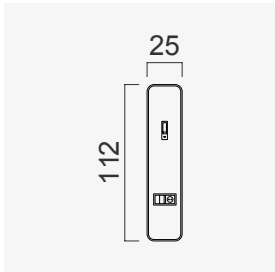

alfa bed

25cm Module
(upholstery)

80cm Module
(upholstery)

140cm Module
(upholstery)

Alfa Bed (120)

Alfa Bed (140)

Alfa Bed (160)

Alfa Bed (180)

Alfa Bed (200)

Wood Black Marble
25 CM

Wood White Marble
25 CM

Wood (Aral)
25 CM

Wood (Nevada)
25 CM

Wood White Matt
25 CM

Wood Black Matt
25 CM

Upholstery
25 CM