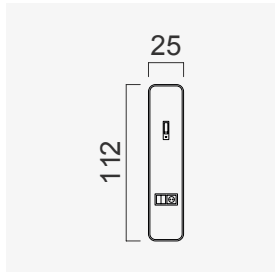

alfa bed

25cm Module
(upholstery)

80cm Module
(upholstery)

140cm Module
(upholstery)

Alfa Bed (120)

Alfa Bed (140)

Alfa Bed (160)

Alfa Bed (180)

Alfa Bed (200)

Wood Black Marble
25 CM

Wood White Marble
25 CM

Wood (Aral)
25 CM

Wood (Nevada)
25 CM

Wood White Matt
25 CM

Wood Black Matt
25 CM

Upholstery
25 CM