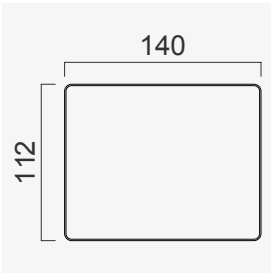

Quilted Upholstery
(BUTTON 80 CM)

Quilted Upholstery
(SQUARE 80 CM)

Quilted Upholstery
(SPLITTING 80 CM)

Quilted Upholstery
(CROSS 80 CM)

Flat Upholstery
80 CM

Wood (Aral)
80 CM

Wood Black Matt
80 CM

Black Smoked Glass
80 CM

Wood (Nevada)
80 CM

Wood White Matt
80 CM CM

Quilted Upholstery
(BUTTON 140 CM)

Quilted Upholstery
(SQUARE 140 CM)

Quilted Upholstery
(SPLITTING 140 CM)

Quilted Upholstery
(CROSS 140 CM)

Flat Upholstery
140 CM