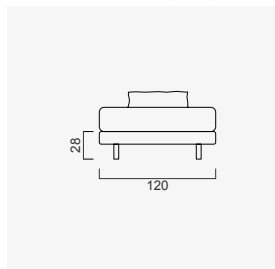

alfa bed

25cm Module
(upholstery)

80cm Module
(upholstery)

140cm Module
(upholstery)

Alfa Bed (120)

Alfa Bed (140)

Alfa Bed (160)

Alfa Bed (180)

Alfa Bed (200)

Wood Black Marble
25 CM

Wood White Marble
25 CM

Wood (Aral)
25 CM

Wood (Nevada)
25 CM

Wood White Matt
25 CM

Wood Black Matt
25 CM

Upholstery
25 CM

Quilted Upholstery
(BUTTON 80 CM)

Quilted Upholstery
(SQUARE 80 CM)

Quilted Upholstery
(SPLITTING 80 CM)

Quilted Upholstery
(CROSS 80 CM)

Flat Upholstery
80 CM

Wood (Aral)
80 CM

Wood Black Matt
80 CM

Black Smoked Glass
80 CM

Wood (Nevada)
80 CM

Wood White Matt
80 CM CM

Quilted Upholstery
(BUTTON 140 CM)

Quilted Upholstery
(SQUARE 140 CM)

Quilted Upholstery
(SPLITTING 140 CM)

Quilted Upholstery
(CROSS 140 CM)

Flat Upholstery
140 CM