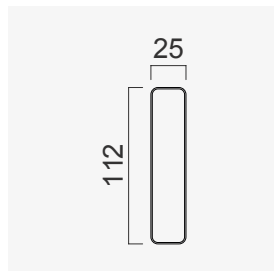

alfa bed

25cm Module
(upholstery)

80cm Module
(upholstery)

140cm Module
(upholstery)

Alfa Bed (120)

Alfa Bed (140)

Alfa Bed (160)

Alfa Bed (180)

Alfa Bed (200)

Wood Black Marble
25 CM

Wood White Marble
25 CM

Wood (Aral)
25 CM

Wood (Nevada)
25 CM

Wood White Matt
25 CM

Wood Black Matt
25 CM

Upholstery
25 CM

Quilted Upholstery
(BUTTON 80 CM)

Quilted Upholstery
(SQUARE 80 CM)

Quilted Upholstery
(SPLITTING 80 CM)

Quilted Upholstery
(CROSS 80 CM)

Flat Upholstery
80 CM

Wood (Aral)
80 CM

Wood Black Matt
80 CM

Black Smoked Glass
80 CM

Wood (Nevada)
80 CM

Wood White Matt
80 CM CM

Quilted Upholstery
(BUTTON 140 CM)

Quilted Upholstery
(SQUARE 140 CM)

Quilted Upholstery
(SPLITTING 140 CM)

Quilted Upholstery
(CROSS 140 CM)

Flat Upholstery
140 CM