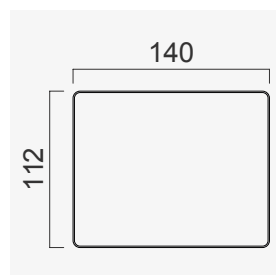

alfa bed

25cm Module
(upholstery)

80cm Module
(upholstery)

140cm Module
(upholstery)

Alfa Bed (120)

Alfa Bed (140)

Alfa Bed (160)

Alfa Bed (180)

Alfa Bed (200)

Wood Black Marble
25 CM

Wood White Marble
25 CM

Wood (Aral)
25 CM

Wood (Nevada)
25 CM

Wood White Matt
25 CM

Wood Black Matt
25 CM

Upholstery
25 CM

Quilted Upholstery
(BUTTON 80 CM)

Quilted Upholstery
(SQUARE 80 CM)

Quilted Upholstery
(SPLITTING 80 CM)

Quilted Upholstery
(CROSS 80 CM)

Flat Upholstery
80 CM

Wood (Aral)
80 CM

Wood Black Matt
80 CM

Black Smoked Glass
80 CM

Wood (Nevada)
80 CM

Wood White Matt
80 CM CM

Quilted Upholstery
(BUTTON 140 CM)

Quilted Upholstery
(SQUARE 140 CM)

Quilted Upholstery
(SPLITTING 140 CM)

Quilted Upholstery
(CROSS 140 CM)

Flat Upholstery
140 CM