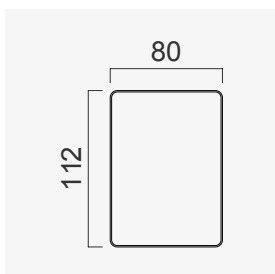

alfa bed

25cm Module
(upholstery)

80cm Module
(upholstery)

140cm Module
(upholstery)

Alfa Bed (120)

Alfa Bed (140)

Alfa Bed (160)

Alfa Bed (180)

Alfa Bed (200)

Wood Black Marble
25 CM

Wood White Marble
25 CM

Wood (Aral)
25 CM

Wood (Nevada)
25 CM

Wood White Matt
25 CM

Wood Black Matt
25 CM

Upholstery
25 CM

Quilted Upholstery
(BUTTON 80 CM)

Quilted Upholstery
(SQUARE 80 CM)

Quilted Upholstery
(SPLITTING 80 CM)

Quilted Upholstery
(CROSS 80 CM)

Flat Upholstery
80 CM

Wood (Aral)
80 CM

Wood Black Matt
80 CM

Black Smoked Glass
80 CM

Wood (Nevada)
80 CM

Wood White Matt
80 CM CM

Quilted Upholstery
(BUTTON 140 CM)

Quilted Upholstery
(SQUARE 140 CM)

Quilted Upholstery
(SPLITTING 140 CM)

Quilted Upholstery
(CROSS 140 CM)

Flat Upholstery
140 CM