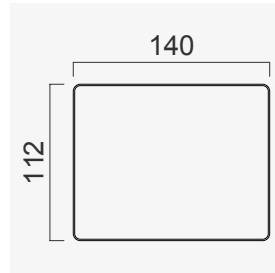

Quilted Upholstery
(BUTTON 80 CM)

Quilted Upholstery
(SQUARE 80 CM)

Quilted Upholstery
(SPLITTING 80 CM)

Quilted Upholstery
(CROSS 80 CM)

Flat Upholstery
80 CM

Wood (Aral)
80 CM

Wood Black Matt
80 CM

Black Smoked Glass
80 CM

Wood (Nevada)
80 CM

Wood White Matt
80 CM CM

Quilted Upholstery
(BUTTON 140 CM)

Quilted Upholstery
(SQUARE 140 CM)

Quilted Upholstery
(SPLITTING 140 CM)

Quilted Upholstery
(CROSS 140 CM)

Flat Upholstery
140 CM