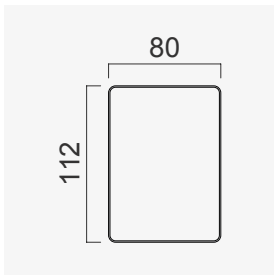

Alfa Bed (200)

Wood Black Marble
25 CM

Wood White Marble
25 CM

Wood (Aral)
25 CM

Wood (Nevada)
25 CM

Wood White Matt
25 CM

Wood Black Matt
25 CM

Upholstery
25 CM

Quilted Upholstery
(BUTTON 80 CM)

Quilted Upholstery
(SQUARE 80 CM)

Quilted Upholstery
(SPLITTING 80 CM)

Quilted Upholstery
(CROSS 80 CM)

Flat Upholstery
80 CM

Wood (Aral)
80 CM

Wood Black Matt
80 CM

Black Smoked Glass
80 CM

Wood (Nevada)
80 CM

Wood White Matt
80 CM CM

Quilted Upholstery
(BUTTON 140 CM)

Quilted Upholstery
(SQUARE 140 CM)

Quilted Upholstery
(SPLITTING 140 CM)

Quilted Upholstery
(CROSS 140 CM)

Flat Upholstery
140 CM