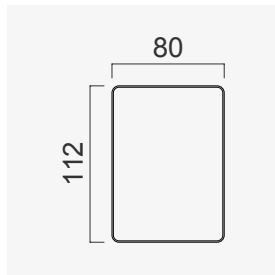

Alfa Bed (200)

Wood Black Marble
25 CM

Wood White Marble
25 CM

Wood (Aral)
25 CM

Wood (Nevada)
25 CM

Wood White Matt
25 CM

Wood Black Matt
25 CM

Upholstery
25 CM

Quilted Upholstery
(BUTTON 80 CM)

Quilted Upholstery
(SQUARE 80 CM)

Quilted Upholstery
(SPLITTING 80 CM)

Quilted Upholstery
(CROSS 80 CM)

Flat Upholstery
80 CM

Wood (Aral)
80 CM

Wood Black Matt
80 CM

Black Smoked Glass
80 CM

Wood (Nevada)
80 CM

Wood White Matt
80 CM CM

Quilted Upholstery
(BUTTON 140 CM)

Quilted Upholstery
(SQUARE 140 CM)

Quilted Upholstery
(SPLITTING 140 CM)

Quilted Upholstery
(CROSS 140 CM)

Flat Upholstery
140 CM