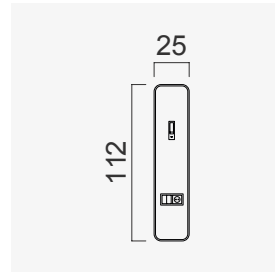

Alfa Bed (200)

Wood Black Marble
25 CM

Wood White Marble
25 CM

Wood (Aral)
25 CM

Wood (Nevada)
25 CM

Wood White Matt
25 CM

Wood Black Matt
25 CM

Upholstery
25 CM

Quilted Upholstery
(BUTTON 80 CM)

Quilted Upholstery
(SQUARE 80 CM)

Quilted Upholstery
(SPLITTING 80 CM)

Quilted Upholstery
(CROSS 80 CM)

Flat Upholstery
80 CM

Wood (Aral)
80 CM

Wood Black Matt
80 CM

Black Smoked Glass
80 CM