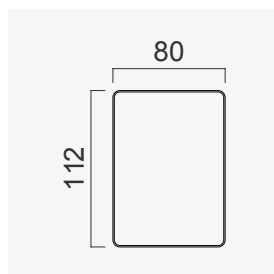

alfa bed

25cm Module
(upholstery)

80cm Module
(upholstery)

140cm Module
(upholstery)

Alfa Bed (120)

Alfa Bed (140)

Alfa Bed (160)

Alfa Bed (180)

Alfa Bed (200)

Wood Black Marble
25 CM

Wood White Marble
25 CM

Wood (Aral)
25 CM

Wood (Nevada)
25 CM

Wood White Matt
25 CM

Wood Black Matt
25 CM

Upholstery
25 CM

Quilted Upholstery
(BUTTON 80 CM)

Quilted Upholstery
(SQUARE 80 CM)

Quilted Upholstery
(SPLITTING 80 CM)

Quilted Upholstery
(CROSS 80 CM)

Flat Upholstery
80 CM

Wood (Aral)
80 CM

Wood Black Matt
80 CM

Black Smoked Glass
80 CM

Wood (Nevada)
80 CM

Wood White Matt
80 CM CM

Quilted Upholstery
(BUTTON 140 CM)

Quilted Upholstery
(SQUARE 140 CM)

Quilted Upholstery
(SPLITTING 140 CM)

Quilted Upholstery
(CROSS 140 CM)

Flat Upholstery
140 CM