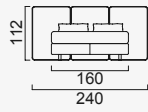

Wood (Nevada)
80 CM

Wood White Matt
80 CM CM

Quilted Upholstery
(BUTTON 140 CM)

Quilted Upholstery
(SQUARE 140 CM)

Quilted Upholstery
(SPLITTING 140 CM)

Quilted Upholstery
(CROSS 140 CM)

Flat Upholstery
140 CM

OPTION 7

OPTION 8

OPTION 9

OPTION 10

OPTION 11

OPTION 12

OPTION 13

OPTION 14