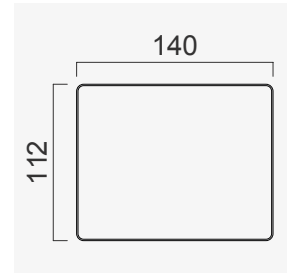

Quilted Upholstery
(BUTTON 80 CM)

Quilted Upholstery
(SQUARE 80 CM)

Quilted Upholstery
(SPLITTING 80 CM)

Quilted Upholstery
(CROSS 80 CM)

Flat Upholstery
80 CM

Wood (Aral)
80 CM

Wood Black Matt
80 CM

Black Smoked Glass
80 CM

Wood (Nevada)
80 CM

Wood White Matt
80 CM CM

Quilted Upholstery
(BUTTON 140 CM)

Quilted Upholstery
(SQUARE 140 CM)

Quilted Upholstery
(SPLITTING 140 CM)

Quilted Upholstery
(CROSS 140 CM)

Flat Upholstery
140 CM