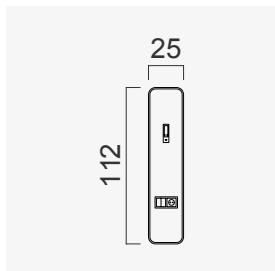

Alfa Bed (200)

Wood Black Marble
25 CM

Wood White Marble
25 CM

Wood (Aral)
25 CM

Wood (Nevada)
25 CM

Wood White Matt
25 CM

Wood Black Matt
25 CM

Upholstery
25 CM

Quilted Upholstery
(BUTTON 80 CM)

Quilted Upholstery
(SQUARE 80 CM)

Quilted Upholstery
(SPLITTING 80 CM)

Quilted Upholstery
(CROSS 80 CM)

Flat Upholstery
80 CM

Wood (Aral)
80 CM

Wood Black Matt
80 CM

Black Smoked Glass
80 CM

Wood (Nevada)
80 CM

Wood White Matt
80 CM CM

Quilted Upholstery
(BUTTON 140 CM)

Quilted Upholstery
(SQUARE 140 CM)

Quilted Upholstery
(SPLITTING 140 CM)

Quilted Upholstery
(CROSS 140 CM)

Flat Upholstery
140 CM