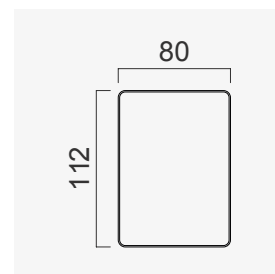

Alfa Bed (200)

Wood Black Marble
25 CM

Wood White Marble
25 CM

Wood (Aral)
25 CM

Wood (Nevada)
25 CM

Wood White Matt
25 CM

Wood Black Matt
25 CM

Upholstery
25 CM

Quilted Upholstery
(BUTTON 80 CM)

Quilted Upholstery
(SQUARE 80 CM)

Quilted Upholstery
(SPLITTING 80 CM)

Quilted Upholstery
(CROSS 80 CM)

Flat Upholstery
80 CM

Wood (Aral)
80 CM

Wood Black Matt
80 CM

Black Smoked Glass
80 CM

Wood (Nevada)
80 CM

Wood White Matt
80 CM CM

Quilted Upholstery
(BUTTON 140 CM)

Quilted Upholstery
(SQUARE 140 CM)

Quilted Upholstery
(SPLITTING 140 CM)

Quilted Upholstery
(CROSS 140 CM)

Flat Upholstery
140 CM