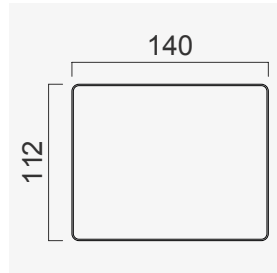

Quilted Upholstery
(BUTTON 80 CM)

Quilted Upholstery
(SQUARE 80 CM)

Quilted Upholstery
(SPLITTING 80 CM)

Quilted Upholstery
(CROSS 80 CM)

Flat Upholstery
80 CM

Wood (Aral)
80 CM

Wood Black Matt
80 CM

Black Smoked Glass
80 CM

Wood (Nevada)
80 CM

Wood White Matt
80 CM CM

Quilted Upholstery
(BUTTON 140 CM)

Quilted Upholstery
(SQUARE 140 CM)

Quilted Upholstery
(SPLITTING 140 CM)

Quilted Upholstery
(CROSS 140 CM)

Flat Upholstery
140 CM