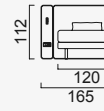

Wood (Nevada)
80 CM

Wood White Matt
80 CM CM

Quilted Upholstery
(BUTTON 140 CM)

Quilted Upholstery
(SQUARE 140 CM)

Quilted Upholstery
(SPLITTING 140 CM)

Quilted Upholstery
(CROSS 140 CM)

Flat Upholstery
140 CM

364 \$

347 €

OPTION 1

OPTION 2

OPTION 3

OPTION 4

OPTION 5

OPTION 6