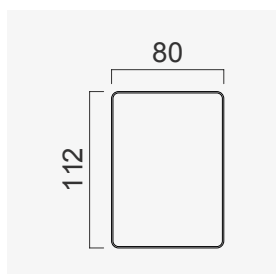

Alfa Bed (200)

Wood Black Marble
25 CM

Wood White Marble
25 CM

Wood (Aral)
25 CM

Wood (Nevada)
25 CM

Wood White Matt
25 CM

Wood Black Matt
25 CM

Upholstery
25 CM

Quilted Upholstery
(BUTTON 80 CM)

Quilted Upholstery
(SQUARE 80 CM)

Quilted Upholstery
(SPLITTING 80 CM)

Quilted Upholstery
(CROSS 80 CM)

Flat Upholstery
80 CM

Wood (Aral)
80 CM

Wood Black Matt
80 CM

Black Smoked Glass
80 CM

Wood (Nevada)
80 CM

Wood White Matt
80 CM CM

Quilted Upholstery
(BUTTON 140 CM)

Quilted Upholstery
(SQUARE 140 CM)

Quilted Upholstery
(SPLITTING 140 CM)

Quilted Upholstery
(CROSS 140 CM)

Flat Upholstery
140 CM