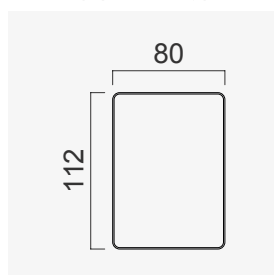

alfa bed

25cm Module
(upholstery)

80cm Module
(upholstery)

140cm Module
(upholstery)

Alfa Bed (120)

Alfa Bed (140)

Alfa Bed (160)

Alfa Bed (180)

Alfa Bed (200)

Wood Black Marble
25 CM

Wood White Marble
25 CM

Wood (Aral)
25 CM

Wood (Nevada)
25 CM

Wood White Matt
25 CM

Wood Black Matt
25 CM

Upholstery
25 CM

Quilted Upholstery
(BUTTON 80 CM)

Quilted Upholstery
(SQUARE 80 CM)

Quilted Upholstery
(SPLITTING 80 CM)

Quilted Upholstery
(CROSS 80 CM)

Flat Upholstery
80 CM

Wood (Aral)
80 CM

Wood Black Matt
80 CM

Black Smoked Glass
80 CM

Wood (Nevada)
80 CM

Wood White Matt
80 CM CM

Quilted Upholstery
(BUTTON 140 CM)

Quilted Upholstery
(SQUARE 140 CM)

Quilted Upholstery
(SPLITTING 140 CM)

Quilted Upholstery
(CROSS 140 CM)

Flat Upholstery
140 CM