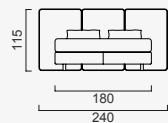

Wood White Matt
80 CM CM

Quilted Upholstery
(BUTTON 140 CM)

Quilted Upholstery
(SQUARE 140 CM)

Quilted Upholstery
(SPLITTING 140 CM)

Quilted Upholstery
(CROSS 140 CM)

Flat Upholstery
140 CM

OPTION 1

OPTION 2

OPTION 11

OPTION 12

OPTION 13

OPTION 14

OPTION 15

OPTION 16

OPTION 17

OPTION 18