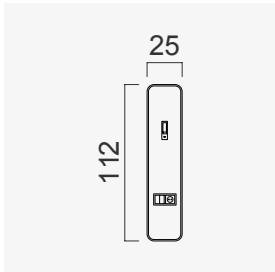

alfa bed

25cm Module
(Upholstery)

80cm Module
(Upholstery)

140cm Module
(Upholstery)

Alfa Bed (120)

Alfa Bed (140)

Alfa Bed (160)

Alfa Bed (180)

Alfa Bed (200)

Wood Black Marble
25 CM

Wood White Marble
25 CM

Wood (Aral)
25 CM

Wood (Nevada)
25 CM

Wood White Matt
25 CM

Wood Black Matt
25 CM

Upholstery
25 CM