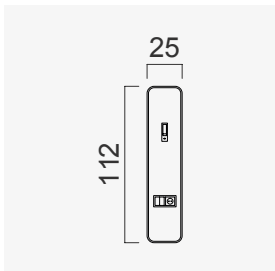

Alfa Bed (200)

Wood Black Marble
25 CM

Wood White Marble
25 CM

Wood (Aral)
25 CM

Wood (Nevada)
25 CM

Wood White Matt
25 CM

Wood Black Matt
25 CM

Upholstery
25 CM

Quilted Upholstery
(BUTTON 80 CM)

Quilted Upholstery
(SQUARE 80 CM)

Quilted Upholstery
(SPLITTING 80 CM)

Quilted Upholstery
(CROSS 80 CM)

Flat Upholstery
80 CM

Wood (Aral)
80 CM

Wood Black Matt
80 CM

Wood (Nevada)
80 CM