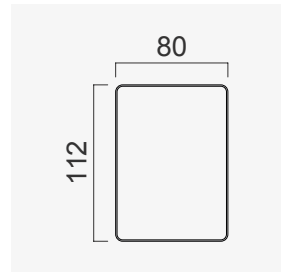

Alfa Bed (200)

Wood Black Marble
25 CM

Wood White Marble
25 CM

Wood (Aral)
25 CM

Wood (Nevada)
25 CM

Wood White Matt
25 CM

Wood Black Matt
25 CM

Upholstery
25 CM

Quilted Upholstery
(BUTTON 80 CM)

Quilted Upholstery
(SQUARE 80 CM)

Quilted Upholstery
(SPLITTING 80 CM)

Quilted Upholstery
(CROSS 80 CM)

Flat Upholstery
80 CM

Wood (Aral)
80 CM

Wood Black Matt
80 CM

Wood (Nevada)
80 CM

Wood White Matt
80 CM CM

Quilted Upholstery
(BUTTON 140 CM)

Quilted Upholstery
(SQUARE 140 CM)

Quilted Upholstery
(SPLITTING 140 CM)

Quilted Upholstery
(CROSS 140 CM)

Flat Upholstery
140 CM

OPTION 1

OPTION 2