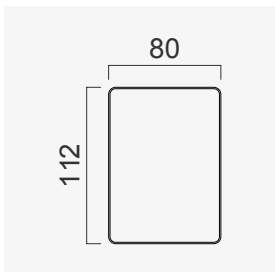

Alfa Bed (200)

Wood Black Marble
25 CM

Wood White Marble
25 CM

Wood (Aral)
25 CM

Wood (Nevada)
25 CM

Wood White Matt
25 CM

Wood Black Matt
25 CM

Upholstery
25 CM

Quilted Upholstery
(BUTTON 80 CM)

Quilted Upholstery
(SQUARE 80 CM)

Quilted Upholstery
(SPLITTING 80 CM)

Quilted Upholstery
(CROSS 80 CM)

Flat Upholstery
80 CM

Wood (Aral)
80 CM

Wood Black Matt
80 CM

Wood (Nevada)
80 CM

Wood White Matt
80 CM CM

Quilted Upholstery
(BUTTON 140 CM)

Quilted Upholstery
(SQUARE 140 CM)

Quilted Upholstery
(SPLITTING 140 CM)

Quilted Upholstery
(CROSS 140 CM)

Flat Upholstery
140 CM

OPTION 1

OPTION 2