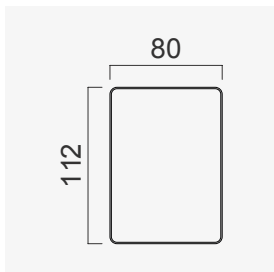

Alfa Bed (200)

Wood Black Marble
25 CM

Wood White Marble
25 CM

Wood (Aral)
25 CM

Wood (Nevada)
25 CM

Wood White Matt
25 CM

Wood Black Matt
25 CM

Upholstery
25 CM

Quilted Upholstery
(BUTTON 80 CM)

Quilted Upholstery
(SQUARE 80 CM)

Quilted Upholstery
(SPLITTING 80 CM)

Quilted Upholstery
(CROSS 80 CM)

Flat Upholstery
80 CM

Wood (Aral)
80 CM

Wood Black Matt
80 CM

Wood (Nevada)
80 CM

Wood White Matt
80 CM CM

Quilted Upholstery
(BUTTON 140 CM)

Quilted Upholstery
(SQUARE 140 CM)

Quilted Upholstery
(SPLITTING 140 CM)

Quilted Upholstery
(CROSS 140 CM)

Flat Upholstery
140 CM

OPTION 1

OPTION 2