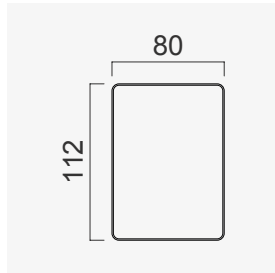

Alfa Bed (200)

Wood Black Marble
25 CM

Wood White Marble
25 CM

Wood (Aral)
25 CM

Wood (Nevada)
25 CM

Wood White Matt
25 CM

Wood Black Matt
25 CM

Upholstery
25 CM

Quilted Upholstery
(BUTTON 80 CM)

Quilted Upholstery
(SQUARE 80 CM)

Quilted Upholstery
(SPLITTING 80 CM)

Quilted Upholstery
(CROSS 80 CM)

Flat Upholstery
80 CM

Wood (Aral)
80 CM

Wood Black Matt
80 CM

Wood (Nevada)
80 CM

Wood White Matt
80 CM CM

Quilted Upholstery
(BUTTON 140 CM)

Quilted Upholstery
(SQUARE 140 CM)

Quilted Upholstery
(SPLITTING 140 CM)

Quilted Upholstery
(CROSS 140 CM)

Flat Upholstery
140 CM

OPTION 1

OPTION 2