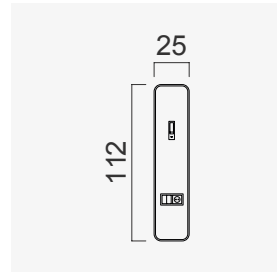

Alfa Bed (200)

Wood Black Marble
25 CM

Wood White Marble
25 CM

Wood (Aral)
25 CM

Wood (Nevada)
25 CM

Wood White Matt
25 CM

Wood Black Matt
25 CM

Upholstery
25 CM

Quilted Upholstery
(BUTTON 80 CM)

Quilted Upholstery
(SQUARE 80 CM)

Quilted Upholstery
(SPLITTING 80 CM)

Quilted Upholstery
(CROSS 80 CM)

Flat Upholstery
80 CM

Wood (Aral)
80 CM

Wood Black Matt
80 CM

Wood (Nevada)
80 CM