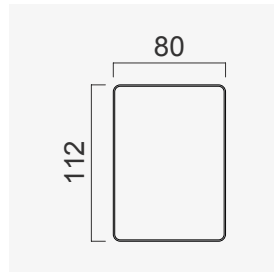

alfa bed

25cm Module
(Upholstery)

80cm Module
(Upholstery)

140cm Module
(Upholstery)

Alfa Bed (120)

Alfa Bed (140)

Alfa Bed (160)

Alfa Bed (180)

Alfa Bed (200)

Wood Black Marble
25 CM

Wood White Marble
25 CM

Wood (Aral)
25 CM

Wood (Nevada)
25 CM

Wood White Matt
25 CM

Wood Black Matt
25 CM

Upholstery
25 CM

Quilted Upholstery
(BUTTON 80 CM)

Quilted Upholstery
(SQUARE 80 CM)

Quilted Upholstery
(SPLITTING 80 CM)

Quilted Upholstery
(CROSS 80 CM)

Flat Upholstery
80 CM

Wood (Aral)
80 CM

Wood Black Matt
80 CM

Wood (Nevada)
80 CM

Wood White Matt
80 CM CM

Quilted Upholstery
(BUTTON 140 CM)

Quilted Upholstery
(SQUARE 140 CM)

Quilted Upholstery
(SPLITTING 140 CM)

Quilted Upholstery
(CROSS 140 CM)

Flat Upholstery
140 CM

OPTION 1

OPTION 2