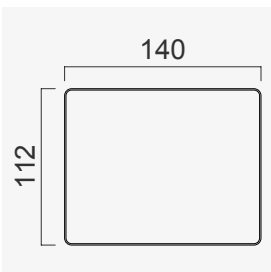

Quilted Upholstery
(BUTTON 80 CM)

Quilted Upholstery
(SQUARE 80 CM)

Quilted Upholstery
(SPLITTING 80 CM)

Quilted Upholstery
(CROSS 80 CM)

Flat Upholstery
80 CM

Wood (Aral)
80 CM

Wood Black Matt
80 CM

Wood (Nevada)
80 CM

Wood White Matt
80 CM CM

Quilted Upholstery
(BUTTON 140 CM)

Quilted Upholstery
(SQUARE 140 CM)

Quilted Upholstery
(SPLITTING 140 CM)

Quilted Upholstery
(CROSS 140 CM)

Flat Upholstery
140 CM

OPTION 1

OPTION 2