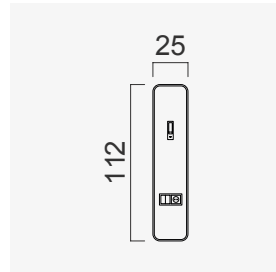

Alfa Bed (200)

Wood Black Marble
25 CM

Wood White Marble
25 CM

Wood (Aral)
25 CM

Wood (Nevada)
25 CM

Wood White Matt
25 CM

Wood Black Matt
25 CM

Upholstery
25 CM

Quilted Upholstery
(BUTTON 80 CM)

Quilted Upholstery
(SQUARE 80 CM)

Quilted Upholstery
(SPLITTING 80 CM)

Quilted Upholstery
(CROSS 80 CM)

Flat Upholstery
80 CM

Wood (Aral)
80 CM

Wood Black Matt
80 CM

Wood (Nevada)
80 CM