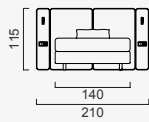

Wood White Matt
80 CM CM

Quilted Upholstery
(BUTTON 140 CM)

Quilted Upholstery
(SQUARE 140 CM)

Quilted Upholstery
(SPLITTING 140 CM)

Quilted Upholstery
(CROSS 140 CM)

Flat Upholstery
140 CM

OPTION 1

OPTION 2

OPTION 3

OPTION 4

OPTION 5

OPTION 6

OPTION 7

OPTION 8

OPTION 9

OPTION 10