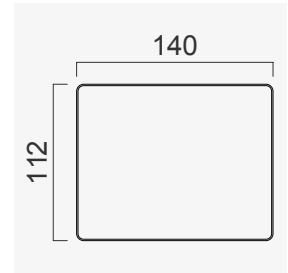

Quilted Upholstery
(BUTTON 80 CM)

Quilted Upholstery
(SQUARE 80 CM)

Quilted Upholstery
(SPLITTING 80 CM)

Quilted Upholstery
(CROSS 80 CM)

Flat Upholstery
80 CM

Wood (Aral)
80 CM

Wood Black Matt
80 CM

Wood (Nevada)
80 CM

Wood White Matt
80 CM CM

Quilted Upholstery
(BUTTON 140 CM)

Quilted Upholstery
(SQUARE 140 CM)

Quilted Upholstery
(SPLITTING 140 CM)

Quilted Upholstery
(CROSS 140 CM)

Flat Upholstery
140 CM

OPTION 1

OPTION 2