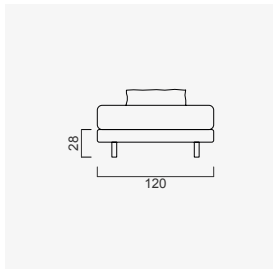

alfa bed

25cm Module
(Upholstery)

80cm Module
(Upholstery)

140cm Module
(Upholstery)

Alfa Bed (120)

Alfa Bed (140)

Alfa Bed (160)

Alfa Bed (180)

Alfa Bed (200)

Wood Black Marble
25 CM

Wood White Marble
25 CM

Wood (Aral)
25 CM

Wood (Nevada)
25 CM

Wood White Matt
25 CM

Wood Black Matt
25 CM

Upholstery
25 CM

Quilted Upholstery
(BUTTON 80 CM)

Quilted Upholstery
(SQUARE 80 CM)

Quilted Upholstery
(SPLITTING 80 CM)

Quilted Upholstery
(CROSS 80 CM)

Flat Upholstery
80 CM

Wood (Aral)
80 CM

Wood Black Matt
80 CM

Wood (Nevada)
80 CM

Wood White Matt
80 CM CM

Quilted Upholstery
(BUTTON 140 CM)

Quilted Upholstery
(SQUARE 140 CM)

Quilted Upholstery
(SPLITTING 140 CM)

Quilted Upholstery
(CROSS 140 CM)

Flat Upholstery
140 CM

OPTION 1

OPTION 2