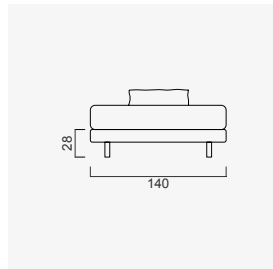

alfa bed

25cm Module
(Upholstery)

80cm Module
(Upholstery)

140cm Module
(Upholstery)

Alfa Bed (120)

Alfa Bed (140)

Alfa Bed (160)

Alfa Bed (180)

Alfa Bed (200)

Wood Black Marble
25 CM

Wood White Marble
25 CM

Wood (Aral)
25 CM

Wood (Nevada)
25 CM

Wood White Matt
25 CM

Wood Black Matt
25 CM

Upholstery
25 CM

Quilted Upholstery
(BUTTON 80 CM)

Quilted Upholstery
(SQUARE 80 CM)

Quilted Upholstery
(SPLITTING 80 CM)

Quilted Upholstery
(CROSS 80 CM)

Flat Upholstery
80 CM

Wood (Aral)
80 CM

Wood Black Matt
80 CM

Wood (Nevada)
80 CM