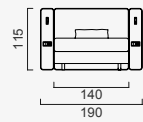

Wood White Matt
80 CM CM

Quilted Upholstery
(BUTTON 140 CM)

Quilted Upholstery
(SQUARE 140 CM)

Quilted Upholstery
(SPLITTING 140 CM)

Quilted Upholstery
(CROSS 140 CM)

Flat Upholstery
140 CM

OPTION 1

OPTION 2

OPTION 3

OPTION 4

OPTION 5

OPTION 6

OPTION 7

OPTION 8

OPTION 9

OPTION 10