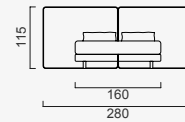

Wood White Matt
80 CM CM

Quilted Upholstery
(BUTTON 140 CM)

Quilted Upholstery
(SQUARE 140 CM)

Quilted Upholstery
(SPLITTING 140 CM)

Quilted Upholstery
(CROSS 140 CM)

Flat Upholstery
140 CM

OPTION 1

OPTION 2

OPTION 11

OPTION 12

OPTION 13

OPTION 14

OPTION 15

OPTION 16

OPTION 17

OPTION 18