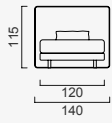

Quilted Upholstery
(BUTTON 80 CM)

Quilted Upholstery
(SQUARE 80 CM)

Quilted Upholstery
(SPLITTING 80 CM)

Quilted Upholstery
(CROSS 80 CM)

Flat Upholstery
80 CM

Wood (Aral)
80 CM

Wood Black Matt
80 CM

Wood (Nevada)
80 CM

Wood White Matt
80 CM CM

Quilted Upholstery
(BUTTON 140 CM)

Quilted Upholstery
(SQUARE 140 CM)

Quilted Upholstery
(SPLITTING 140 CM)

Quilted Upholstery
(CROSS 140 CM)

Flat Upholstery
140 CM

OPTION 1

OPTION 2