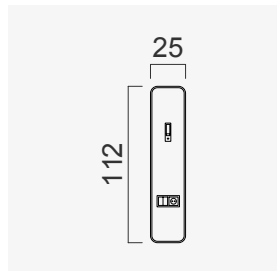

Alfa Bed (200)

Wood Black Marble
25 CM

Wood White Marble
25 CM

Wood (Aral)
25 CM

Wood (Nevada)
25 CM

Wood White Matt
25 CM

Wood Black Matt
25 CM

Upholstery
25 CM

Quilted Upholstery
(BUTTON 80 CM)

Quilted Upholstery
(SQUARE 80 CM)

Quilted Upholstery
(SPLITTING 80 CM)

Quilted Upholstery
(CROSS 80 CM)

Flat Upholstery
80 CM

Wood (Aral)
80 CM

Wood Black Matt
80 CM

Wood (Nevada)
80 CM