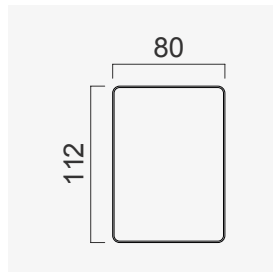

alfa bed

25cm Module
(Upholstery)

80cm Module
(Upholstery)

140cm Module
(Upholstery)

Alfa Bed (120)

Alfa Bed (140)

Alfa Bed (160)

Alfa Bed (180)

Alfa Bed (200)

Wood Black Marble
25 CM

Wood White Marble
25 CM

Wood (Aral)
25 CM

Wood (Nevada)
25 CM

Wood White Matt
25 CM

Wood Black Matt
25 CM

Upholstery
25 CM

Quilted Upholstery
(BUTTON 80 CM)

Quilted Upholstery
(SQUARE 80 CM)

Quilted Upholstery
(SPLITTING 80 CM)

Quilted Upholstery
(CROSS 80 CM)

Flat Upholstery
80 CM

Wood (Aral)
80 CM

Wood Black Matt
80 CM

Wood (Nevada)
80 CM

Wood White Matt
80 CM CM

Quilted Upholstery
(BUTTON 140 CM)

Quilted Upholstery
(SQUARE 140 CM)

Quilted Upholstery
(SPLITTING 140 CM)

Quilted Upholstery
(CROSS 140 CM)

Flat Upholstery
140 CM

OPTION 1

OPTION 2