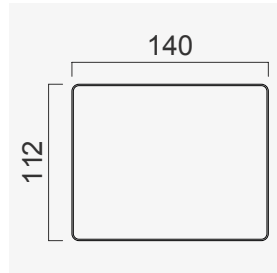

Quilted Upholstery
(BUTTON 80 CM)

Quilted Upholstery
(SQUARE 80 CM)

Quilted Upholstery
(SPLITTING 80 CM)

Quilted Upholstery
(CROSS 80 CM)

Flat Upholstery
80 CM

Wood (Aral)
80 CM

Wood Black Matt
80 CM

Wood (Nevada)
80 CM

Wood White Matt
80 CM CM

Quilted Upholstery
(BUTTON 140 CM)

Quilted Upholstery
(SQUARE 140 CM)

Quilted Upholstery
(SPLITTING 140 CM)

Quilted Upholstery
(CROSS 140 CM)

Flat Upholstery
140 CM

OPTION 1

OPTION 2