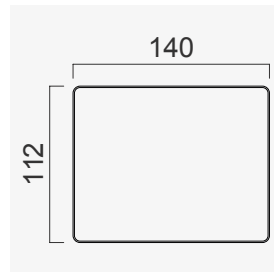

alfa bed

25cm Module
(Upholstery)

80cm Module
(Upholstery)

140cm Module
(Upholstery)

Alfa Bed (120)

Alfa Bed (140)

Alfa Bed (160)

Alfa Bed (180)

Alfa Bed (200)

Wood Black Marble
25 CM

Wood White Marble
25 CM

Wood (Aral)
25 CM

Wood (Nevada)
25 CM

Wood White Matt
25 CM

Wood Black Matt
25 CM

Upholstery
25 CM

Quilted Upholstery
(BUTTON 80 CM)

Quilted Upholstery
(SQUARE 80 CM)

Quilted Upholstery
(SPLITTING 80 CM)

Quilted Upholstery
(CROSS 80 CM)

Flat Upholstery
80 CM

Wood (Aral)
80 CM

Wood Black Matt
80 CM

Wood (Nevada)
80 CM

Wood White Matt
80 CM CM

Quilted Upholstery
(BUTTON 140 CM)

Quilted Upholstery
(SQUARE 140 CM)

Quilted Upholstery
(SPLITTING 140 CM)

Quilted Upholstery
(CROSS 140 CM)

Flat Upholstery
140 CM

OPTION 1

OPTION 2