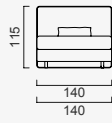

Quilted Upholstery
(BUTTON 80 CM)

Quilted Upholstery
(SQUARE 80 CM)

Quilted Upholstery
(SPLITTING 80 CM)

Quilted Upholstery
(CROSS 80 CM)

Flat Upholstery
80 CM

Wood (Aral)
80 CM

Wood Black Matt
80 CM

Wood (Nevada)
80 CM

Wood White Matt
80 CM CM

Quilted Upholstery
(BUTTON 140 CM)

Quilted Upholstery
(SQUARE 140 CM)

Quilted Upholstery
(SPLITTING 140 CM)

Quilted Upholstery
(CROSS 140 CM)

Flat Upholstery
140 CM

OPTION 1

OPTION 2