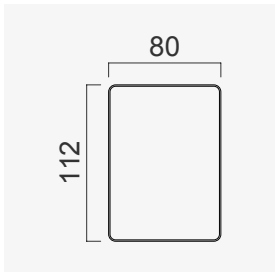

alfa bed

25cm Module
(Upholstery)

80cm Module
(Upholstery)

140cm Module
(Upholstery)

Alfa Bed (120)

Alfa Bed (140)

Alfa Bed (160)

Alfa Bed (180)

Alfa Bed (200)

Wood Black Marble
25 CM

Wood White Marble
25 CM

Wood (Aral)
25 CM

Wood (Nevada)
25 CM

Wood White Matt
25 CM

Wood Black Matt
25 CM

Upholstery
25 CM

Quilted Upholstery
(BUTTON 80 CM)

Quilted Upholstery
(SQUARE 80 CM)

Quilted Upholstery
(SPLITTING 80 CM)

Quilted Upholstery
(CROSS 80 CM)

Flat Upholstery
80 CM

Wood (Aral)
80 CM

Wood Black Matt
80 CM

Wood (Nevada)
80 CM

Wood White Matt
80 CM CM

Quilted Upholstery
(BUTTON 140 CM)

Quilted Upholstery
(SQUARE 140 CM)

Quilted Upholstery
(SPLITTING 140 CM)

Quilted Upholstery
(CROSS 140 CM)

Flat Upholstery
140 CM

OPTION 1

OPTION 2