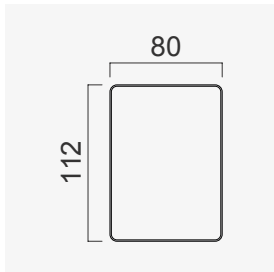

alfa bed

25cm Module
(Upholstery)

80cm Module
(Upholstery)

140cm Module
(Upholstery)

Alfa Bed (120)

Alfa Bed (140)

Alfa Bed (160)

Alfa Bed (180)

Alfa Bed (200)

Wood Black Marble
25 CM

Wood White Marble
25 CM

Wood (Aral)
25 CM

Wood (Nevada)
25 CM

Wood White Matt
25 CM

Wood Black Matt
25 CM

Upholstery
25 CM

Quilted Upholstery
(BUTTON 80 CM)

Quilted Upholstery
(SQUARE 80 CM)

Quilted Upholstery
(SPLITTING 80 CM)

Quilted Upholstery
(CROSS 80 CM)

Flat Upholstery
80 CM

Wood (Aral)
80 CM

Wood Black Matt
80 CM

Wood (Nevada)
80 CM

Wood White Matt
80 CM CM

Quilted Upholstery
(BUTTON 140 CM)

Quilted Upholstery
(SQUARE 140 CM)

Quilted Upholstery
(SPLITTING 140 CM)

Quilted Upholstery
(CROSS 140 CM)

Flat Upholstery
140 CM

OPTION 1

OPTION 2