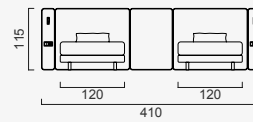

Wood White Matt
80 CM CM

Quilted Upholstery
(BUTTON 140 CM)

Quilted Upholstery
(SQUARE 140 CM)

Quilted Upholstery
(SPLITTING 140 CM)

Quilted Upholstery
(CROSS 140 CM)

Flat Upholstery
140 CM

OPTION 1

OPTION 2

OPTION 3

OPTION 4

OPTION 5

OPTION 6

OPTION 7

OPTION 8

OPTION 9

OPTION 10