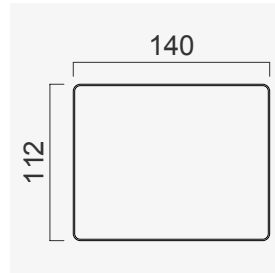

Quilted Upholstery
(BUTTON 80 CM)

Quilted Upholstery
(SQUARE 80 CM)

Quilted Upholstery
(SPLITTING 80 CM)

Quilted Upholstery
(CROSS 80 CM)

Flat Upholstery
80 CM

Wood (Aral)
80 CM

Wood Black Matt
80 CM

Wood (Nevada)
80 CM

Wood White Matt
80 CM CM

Quilted Upholstery
(BUTTON 140 CM)

Quilted Upholstery
(SQUARE 140 CM)

Quilted Upholstery
(SPLITTING 140 CM)

Quilted Upholstery
(CROSS 140 CM)

Flat Upholstery
140 CM

OPTION 1

OPTION 2