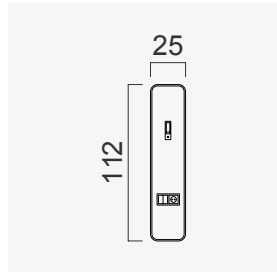

alfa bed

25cm Module
(Upholstery)

80cm Module
(Upholstery)

140cm Module
(Upholstery)

Alfa Bed (120)

Alfa Bed (140)

Alfa Bed (160)

Alfa Bed (180)

Alfa Bed (200)

Wood Black Marble
25 CM

Wood White Marble
25 CM

Wood (Aral)
25 CM

Wood (Nevada)
25 CM

Wood White Matt
25 CM

Wood Black Matt
25 CM

Upholstery
25 CM