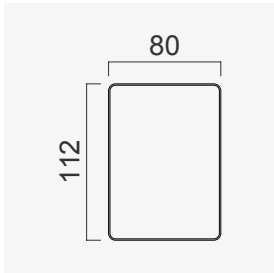

Alfa Bed (200)

Wood Black Marble
25 CM

Wood White Marble
25 CM

Wood (Aral)
25 CM

Wood (Nevada)
25 CM

Wood White Matt
25 CM

Wood Black Matt
25 CM

Upholstery
25 CM

Quilted Upholstery
(BUTTON 80 CM)

Quilted Upholstery
(SQUARE 80 CM)

Quilted Upholstery
(SPLITTING 80 CM)

Quilted Upholstery
(CROSS 80 CM)

Flat Upholstery
80 CM

Wood (Aral)
80 CM

Wood Black Matt
80 CM

Wood (Nevada)
80 CM

Wood White Matt
80 CM CM

Quilted Upholstery
(BUTTON 140 CM)

Quilted Upholstery
(SQUARE 140 CM)

Quilted Upholstery
(SPLITTING 140 CM)

Quilted Upholstery
(CROSS 140 CM)

Flat Upholstery
140 CM

OPTION 1

OPTION 2