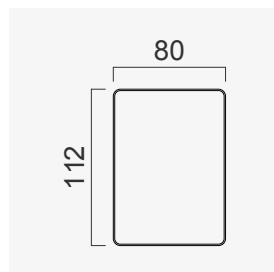

Alfa Bed (200)

Wood Black Marble
25 CM

Wood White Marble
25 CM

Wood (Aral)
25 CM

Wood (Nevada)
25 CM

Wood White Matt
25 CM

Wood Black Matt
25 CM

Upholstery
25 CM

Quilted Upholstery
(BUTTON 80 CM)

Quilted Upholstery
(SQUARE 80 CM)

Quilted Upholstery
(SPLITTING 80 CM)

Quilted Upholstery
(CROSS 80 CM)

Flat Upholstery
80 CM

Wood (Aral)
80 CM

Wood Black Matt
80 CM

Wood (Nevada)
80 CM

Wood White Matt
80 CM CM

Quilted Upholstery
(BUTTON 140 CM)

Quilted Upholstery
(SQUARE 140 CM)

Quilted Upholstery
(SPLITTING 140 CM)

Quilted Upholstery
(CROSS 140 CM)

Flat Upholstery
140 CM

OPTION 1

OPTION 2