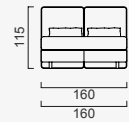

Quilted Upholstery
(BUTTON 80 CM)

Quilted Upholstery
(SQUARE 80 CM)

Quilted Upholstery
(SPLITTING 80 CM)

Quilted Upholstery
(CROSS 80 CM)

Flat Upholstery
80 CM

Wood (Aral)
80 CM

Wood Black Matt
80 CM

Wood (Nevada)
80 CM

Wood White Matt
80 CM CM

Quilted Upholstery
(BUTTON 140 CM)

Quilted Upholstery
(SQUARE 140 CM)

Quilted Upholstery
(SPLITTING 140 CM)

Quilted Upholstery
(CROSS 140 CM)

Flat Upholstery
140 CM

OPTION 1

OPTION 2

OPTION 3

OPTION 4

OPTION 5

OPTION 6

OPTION 7

OPTION 8

OPTION 9

OPTION 10