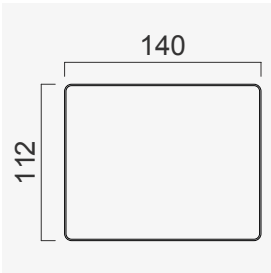

Quilted Upholstery
(BUTTON 80 CM)

Quilted Upholstery
(SQUARE 80 CM)

Quilted Upholstery
(SPLITTING 80 CM)

Quilted Upholstery
(CROSS 80 CM)

Flat Upholstery
80 CM

Wood (Aral)
80 CM

Wood Black Matt
80 CM

Wood (Nevada)
80 CM

Wood White Matt
80 CM CM

Quilted Upholstery
(BUTTON 140 CM)

Quilted Upholstery
(SQUARE 140 CM)

Quilted Upholstery
(SPLITTING 140 CM)

Quilted Upholstery
(CROSS 140 CM)

Flat Upholstery
140 CM

OPTION 1

OPTION 2